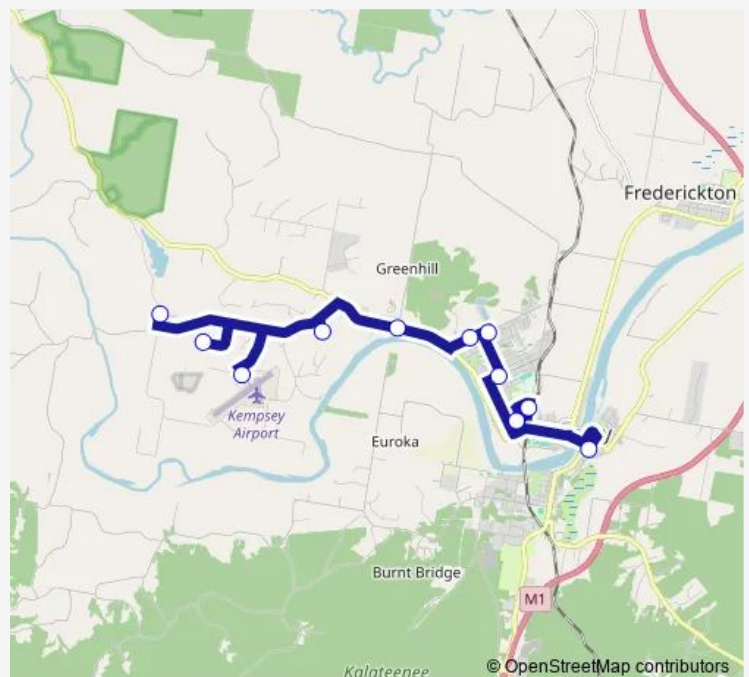

School Bus S659 Yarravel Link Rd to Kempsey East Ps

[Go to website](#)

**Direction**

Links Rd At Steeles Creek Rd — Kempsey East Public School, Innes St

11 stops

[Open route schedule](#)

Links Rd At Steeles Creek Rd

The Ponds Way Turnaround

Kempsey Airport

Ronella Dr Turnaround

River St Opp Green Hill Public School

North St Opp Tozer St

St Paul's College

Kempsey High School, Broughton St

St Joseph's Primary School, Kemp St

Kempsey West Public School, Marsh St

Kempsey East Public School, Innes St

Route schedule

Links Rd At Steeles Creek Rd — Kempsey East Public School, Innes St

Monday	08:03
Tuesday	08:03
Wednesday	08:03
Thursday	08:03
Friday	08:03
Saturday	—
Sunday	—

Route info

Direction: Links Rd At Steeles Creek Rd

Stops: 11

Trip Duration: 0 hour 47 min

S659 — Yarravel Link Rd to Kempsey East Ps

S659 School Bus time schedules and route maps are available in an offline PDF at [busmaps.com](https://busmaps.com). Use the [busmaps.com](https://busmaps.com) website to see live bus times, train schedule or subway schedule, and step-by-step directions for all public transit in Kempsey