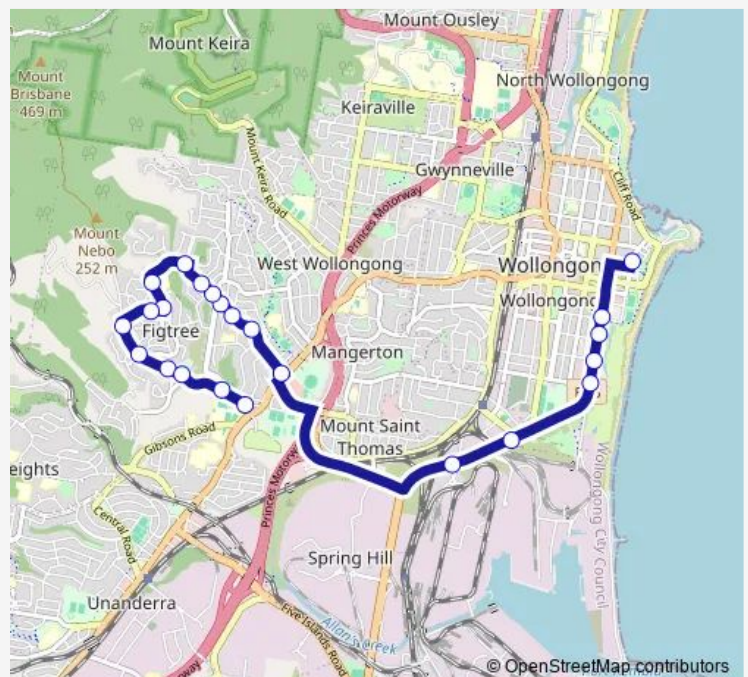

Lamerton Dr At Sampson Pl

O'Briens Rd After Lamerton Dr

O'Briens Rd Opp Darragh Dr

O'Briens Rd Opp Wollongong Church Of Christ

Route schedule

St Mary Star Of The Sea College, Harbour St — O'Briens Rd Before Princes Hwy

Monday	15:42
Tuesday	15:42
Wednesday	15:42
Thursday	15:42
Friday	15:42
Saturday	—
Sunday	—

Route info

Direction: St Mary Star Of The Sea College, Harbour St

Stops: 23

Trip Duration: 0 hour 25 min

O'Briens Rd Opp George Fuller Dr

O'Briens Rd Opp Figtree High School

O'Briens Rd Before Princes Hwy

Direction

O'Briens Rd After Princes Hwy — St Mary Star Of The Sea College, Harbour St

23 stops

[Open route schedule](#)

O'Briens Rd After Princes Hwy

Route schedule

O'Briens Rd After Princes Hwy — St Mary Star Of The Sea College, Harbour St

Monday 07:45

Tuesday 07:45

Wednesday 07:45

Thursday 07:45

Friday 07:45

Saturday —