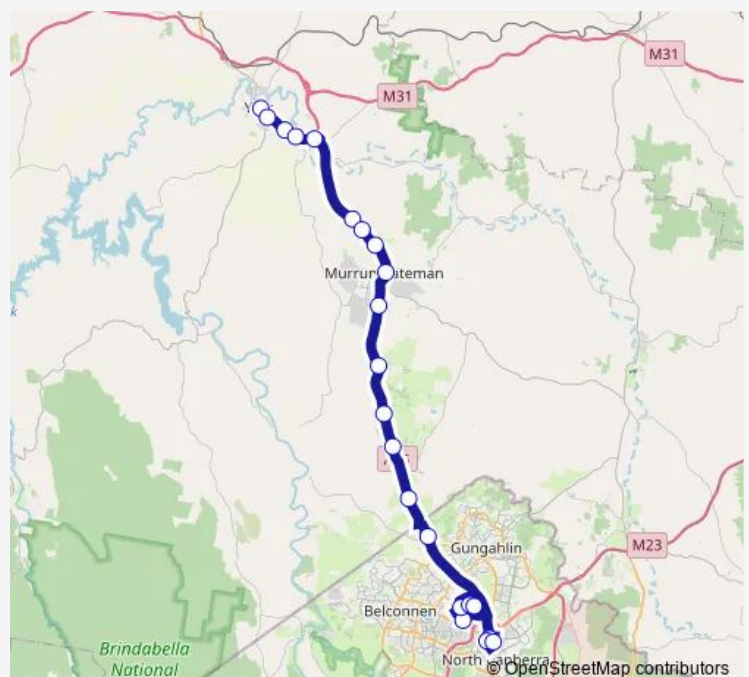

# School Bus S208 Yass Rossi St to Turner Primary via Hall Interchange (Wombat Service)

[Go to website](#)

## Direction

Lead St Before Comur St — Kaleen PS School Grounds

22 stops

[Open route schedule](#)

Lead St Before Comur St

Comur St At Grand Junction Rd

Yass Valley Way At Glover Dr

Yass Valley Way Opp Dog Trap Rd

## Route schedule

Lead St Before Comur St — Kaleen PS School Grounds

Monday 07:14

Tuesday 07:14

Wednesday 07:14

Thursday 07:14

Friday 07:14

Saturday —

## Route info

Direction: Lead St Before Comur St

Stops: 22

Trip Duration: 1 hour 40 min

S208 — Yass Rossi St to Turner Primary via Hall Interchange (Wombat Service)

S208 School Bus time schedules and route maps are available in an offline PDF at [busmaps.com](https://busmaps.com). Use the [busmaps.com](https://busmaps.com) website to see live bus times, train schedule or subway schedule, and step-by-step directions for all public transit in Canberra