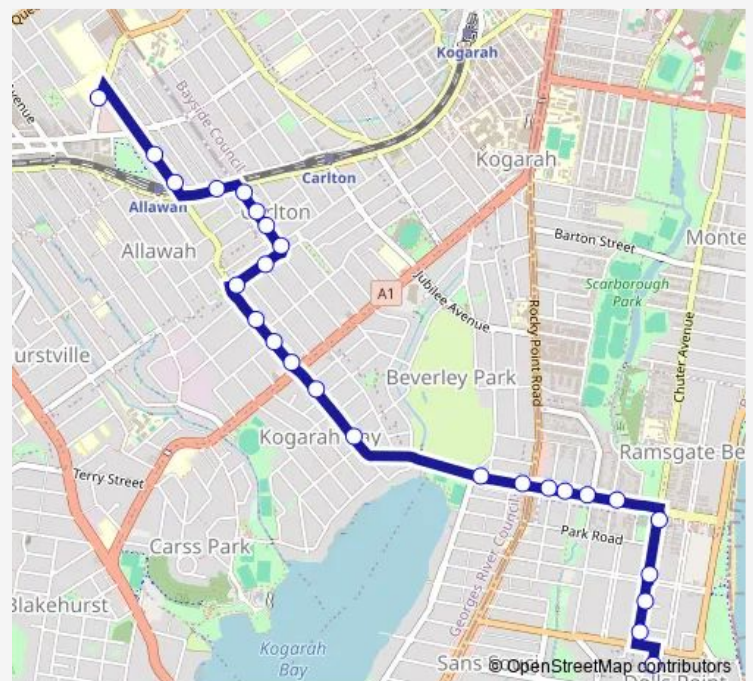

School Bus S208 Hurstville PS to Norman Ave at Gannon Ave, Dolls Point

[Go to website](#)

Direction

Hurstville Public School, Forest Rd — Norman Av At Gannon Av

26 stops

[Open route schedule](#)

Hurstville Public School, Forest Rd

Lily St After Durham St

Lily St Opp Roberts Lane

Railway Pde Opp Hamilton St

Andover St After Railway Pde

Andover St At Shaftesbury St

Andover St At Bembridge St

Andover St At Hampton Court Rd

Tanner Av At Edward St

Ramsgate Rd Opp Sans Souci Literary Institute

Ramsgate Rd At Macdonald St

Ramsgate Rd At Margate St

Route schedule

Hurstville Public School, Forest Rd — Norman Av At Gannon Av

Monday	15:37
Tuesday	15:37
Wednesday	15:20
Thursday	15:37
Friday	15:20
Saturday	—
Sunday	—

Route info

Direction: Hurstville Public School, Forest Rd

Stops: 26

Trip Duration: 0 hour 18 min

S208 — Hurstville PS to Norman Ave at Gannon Ave, Dolls Point

Ramsgate Rd At Walmer St

Chuter Av Opp Ramsgate RSL Memorial Club