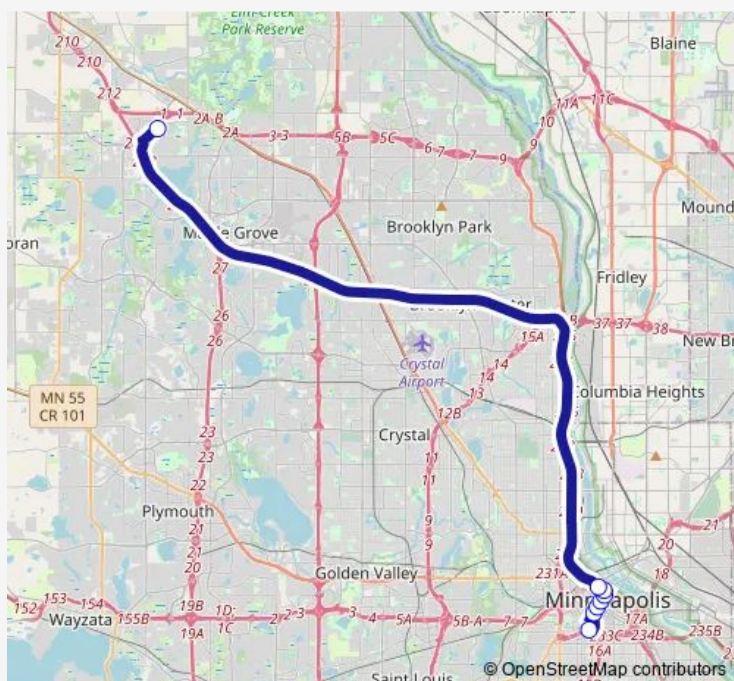

### Direction

16th St & 1st Ave / 3rd Ave S — Parkway Station & P&R

8 stops

[Open route schedule](#)

16th St & 1st Ave / 3rd Ave S

2nd Ave S & 10th St - Stop Group H

2nd Ave S & 8th St - Stop Group H

2nd Ave S & 6th St - Stop Group H

2nd Ave S & 4th St - Stop Group H

3rd St S & Marquette Ave S

3rd St S & Hennepin Ave

Parkway Station & P&R

### Route schedule

16th St & 1st Ave / 3rd Ave S — Parkway Station & P&R

Monday 15:11-17:35

Tuesday 15:11-17:35

Wednesday 15:11-17:35

Thursday 15:11-17:35

Friday 15:11-17:35

Saturday —

### Route info

Direction: 16th St & 1st Ave / 3rd Ave S

Stops: 8

Trip Duration: 0 hour 36 min

785

BusMaps