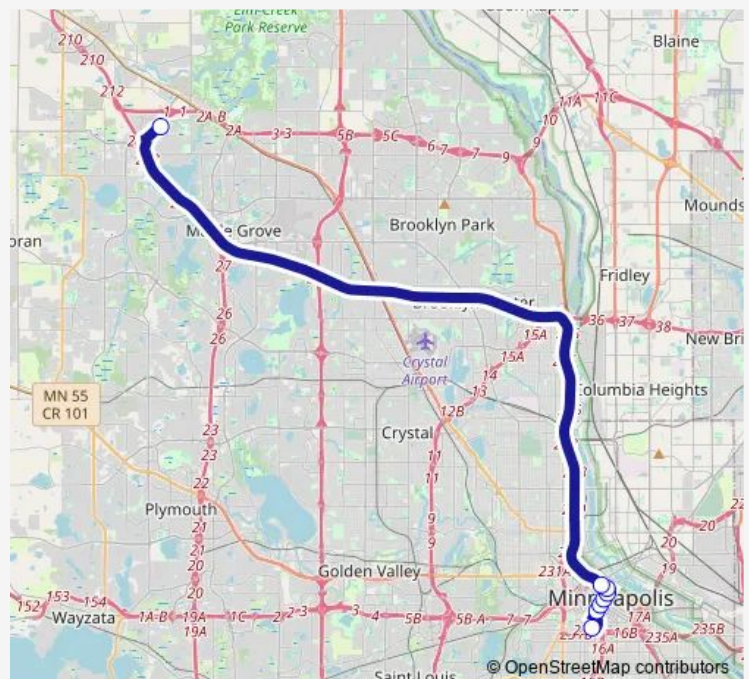

### Direction

16th St & 1st Ave / 3rd Ave S — Parkway Station & P&R

8 stops

[Open route schedule](#)

16th St & 1st Ave / 3rd Ave S

2nd Ave S & 10th St - Stop Group H

2nd Ave S & 8th St - Stop Group H

2nd Ave S & 6th St - Stop Group H

2nd Ave S & 4th St - Stop Group H

3rd St S & Marquette Ave S

3rd St S & Hennepin Ave

Parkway Station & P&R

### Route schedule

16th St & 1st Ave / 3rd Ave S — Parkway Station & P&R

Monday 15:11-17:35

Tuesday 15:11-17:35

Wednesday 15:11-17:35

Thursday 15:11-17:35

Friday 15:11-17:35

Saturday —

### Route info

Direction: 16th St & 1st Ave / 3rd Ave S

Stops: 8

Trip Duration: 0 hour 34 min

785