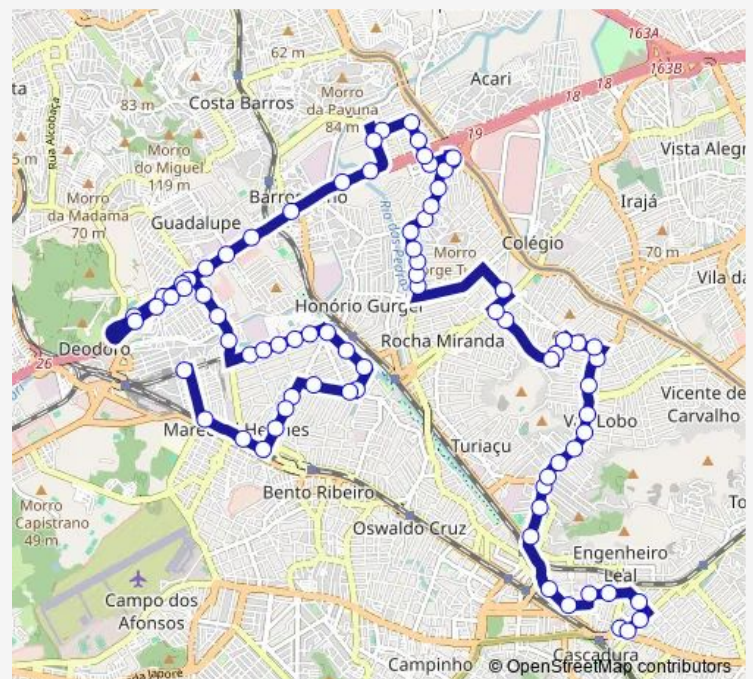

São Canuto

Monsenhor Félix

São Fabião

Guiraréia

Route schedule

Terminal Nossa Senhora do Amparo : Plat. A — Ponto Final: Marechal Hermes : Massenet

Monday	00:00
Tuesday	00:00
Wednesday	00:00
Thursday	00:00
Friday	00:00
Saturday	00:00
Sunday	06:00-18:00

Route info

Direction: Terminal Nossa Senhora do Amparo : Plat. A

Stops: 77

Trip Duration: 1 hour 41 min

785 — Cascadura - Marechal Hermes

Missuri

Carolina Amado

Piratuba

Gustavo Viana Filho

Route schedule

Ponto Final: Marechal Hermes : Massenet — Terminal
Nossa Senhora do Amparo : Plat. A

Monday	00:00
Tuesday	00:00
Wednesday	00:00
Thursday	00:00
Friday	00:00
Saturday	00:00
Sunday	07:00-19:00

Route info

Direction: Ponto Final: Marechal Hermes : Massenet

Stops: 68

Trip Duration: 1 hour 29 min

Rio das Pedras

Pedro Jório

Pedro Jório

Omar Fontoura