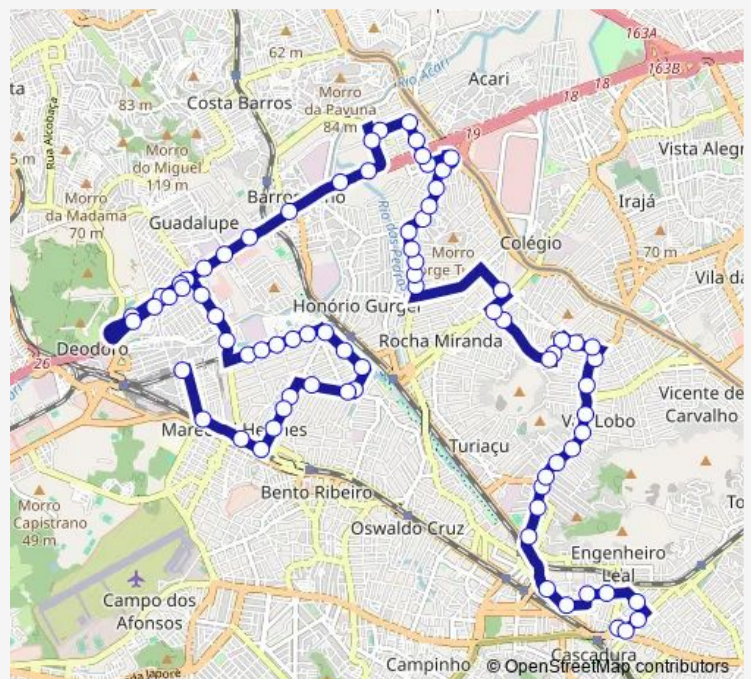

São Canuto

Monsenhor Félix

São Fabião

Guiraréia

Route schedule

Terminal Nossa Senhora do Amparo : Plat. A — Ponto Final: Marechal Hermes : Massenet

Monday	00:00
Tuesday	00:00
Wednesday	00:00
Thursday	00:00
Friday	00:00
Saturday	00:00
Sunday	06:00-18:00

Route info

Direction: Terminal Nossa Senhora do Amparo : Plat. A

Stops: 77

Trip Duration: 1 hour 1 min

785 — Cascadura - Marechal Hermes

Missuri

Carolina Amado

Piratuba

Gustavo Viana Filho

Route schedule

Ponto Final: Marechal Hermes : Massenet — Terminal
Nossa Senhora do Amparo : Plat. A

Monday 00:00

Tuesday 00:00

Wednesday 00:00

Thursday 00:00

Friday 00:00

Saturday 00:00

Sunday 07:00-19:00

Route info

Direction: Ponto Final: Marechal Hermes : Massenet

Stops: 68

Trip Duration: 1 hour 9 min

Rio das Pedras

Pedro Jório