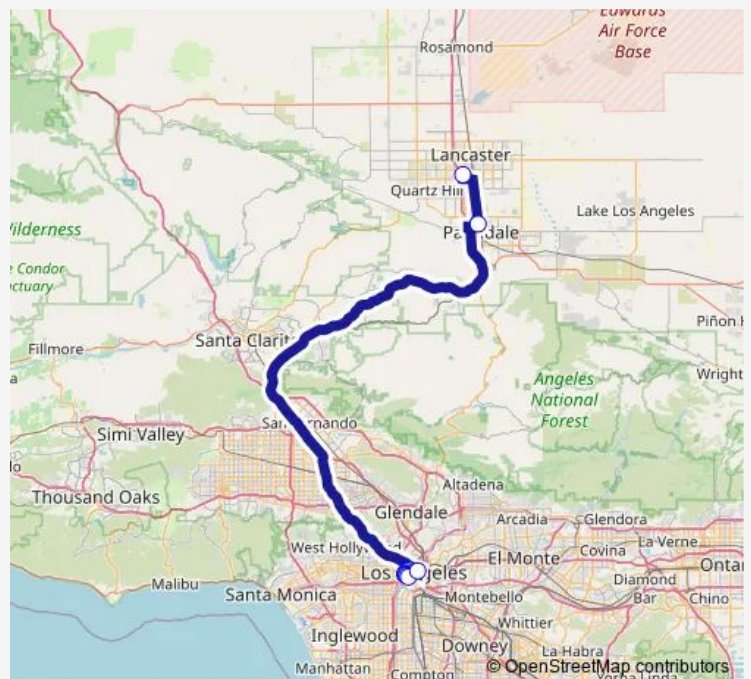

6th & Olive

6th & Spring

Union Station/Transit Plaza - Bay 2

Route schedule

Owen Memorial Park — Union Station/Transit Plaza - Bay 2

Monday 03:50-06:00

Tuesday 03:50-06:00

Wednesday 03:50-06:00

Thursday 03:50-06:00

Friday 03:50-06:00

Saturday —

Sunday —

Route info

Direction: Owen Memorial Park

Stops: 13

Trip Duration: 1 hour 50 min

785 — Route 785

Direction

8th & Spring — Owen Memorial Park

14 stops

[Open route schedule](#)

8th & Spring

8th & Olive

8th & Grand

Thursday 14:50-17:40

Friday 14:50-17:40

Saturday —

Sunday —

Route info

Direction: 8th & Spring

Stops: 14

Trip Duration: 2 hour 21 min