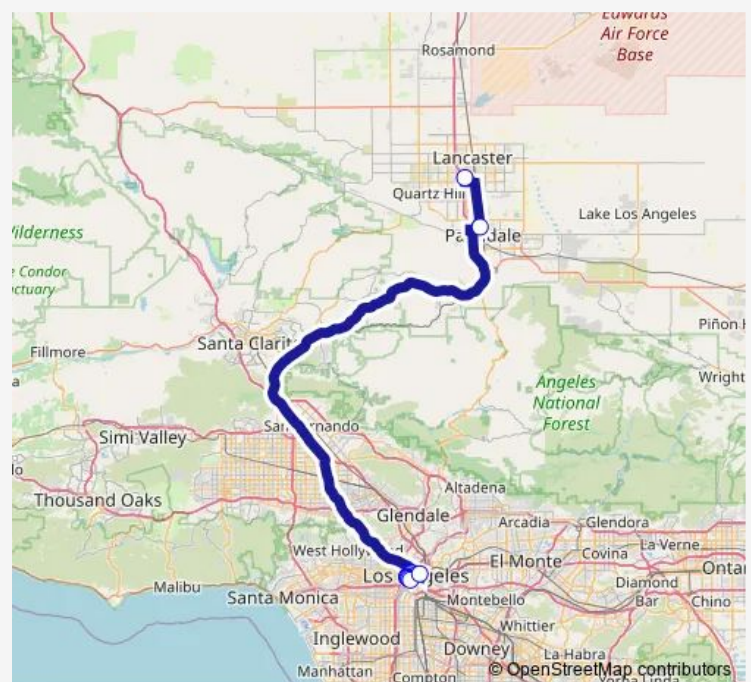

6th & Olive

6th & Spring

Union Station/Transit Plaza - Bay 2

Route schedule

Owen Memorial Park — Union Station/Transit Plaza - Bay 2

Monday 03:50-06:00

Tuesday 03:50-06:00

Wednesday 03:50-06:00

Thursday 03:50-06:00

Friday 03:50-06:00

Saturday —

Sunday —

Route info

Direction: Owen Memorial Park

Stops: 13

Trip Duration: 1 hour 55 min

785 — Route 785

Direction

8th & Spring — Owen Memorial Park

14 stops

[Open route schedule](#)

8th & Spring

8th & Olive

8th & Grand

Thursday 14:50-17:40

Friday 14:50-17:40

Saturday —

Sunday —

Route info

Direction: 8th & Spring

Stops: 14

Trip Duration: 2 hour 30 min