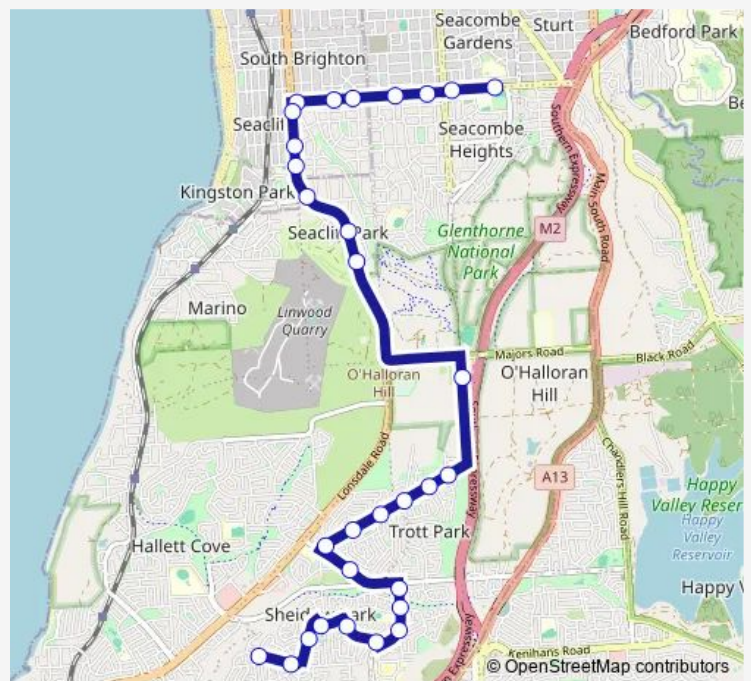

Stop 42 Brighton Rd - East side

Stop 43 Ocean Blvd - North East side

Stop 44 Ocean Blvd - East side

Stop 44A Ocean Blvd - East side

Stop 45 Adams Rd - East side

Stop 53 Adams Rd - South side

Stop 52 Adams Rd - South side

Stop 51 Adams Rd - South side

Stop 53C Adams Rd - South side

Stop 53B Adams Rd - South side

Stop 53A Adams Rd - South side

Stop 54A Lander Rd - North side

Route schedule

Zone C Seaview High School — Stop 63 Southbank Blvd - South side

Direction: Zone C Seaview High School

Stops: 30

Trip Duration: 0 hour 28 min

785 — Sheidow Park to Seaview High School

Stop 55 Young St - East side

Stop 56 Young St - East side

Stop 57 Young St - East side

Stop 58 Great Eastern Ave - West side

Stop 59 Great Eastern Ave - South West side

Stop 60 Edward Beck Dr - South side

Stop 61 Berrima Rd - East side

Stop 62 Southbank Blvd - South side

Stop 63 Southbank Blvd - South side

Direction

Stop 63 Southbank Blvd - South side — Stop 33 Seacombe Rd - North side