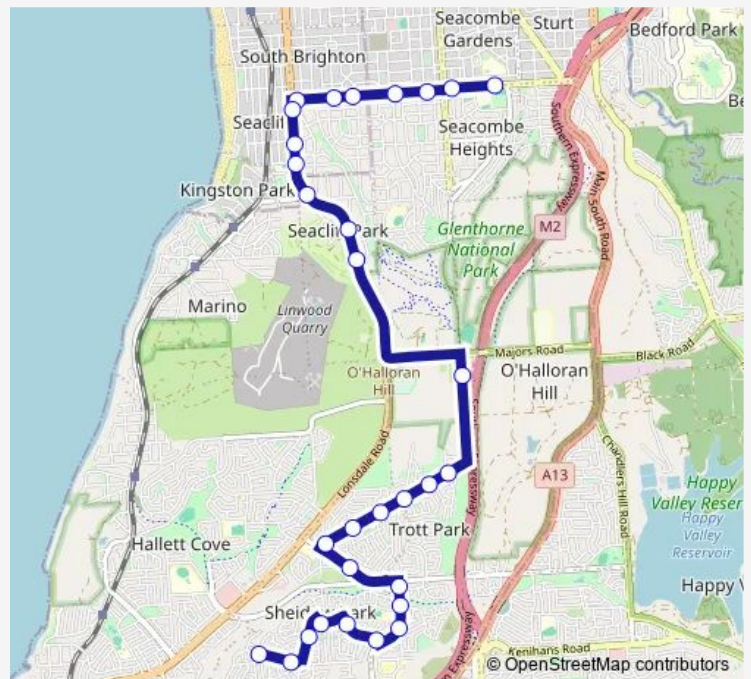

Stop 51 Adams Rd - South side

Stop 53C Adams Rd - South side

Stop 53B Adams Rd - South side

Stop 53A Adams Rd - South side

Stop 54A Lander Rd - North side

Route schedule

Zone C Seaview High School — Stop 63 Southbank Blvd - South side

Monday 14:35-14:36

Tuesday 15:16-15:17

Wednesday 15:16-15:17

Thursday 15:16-15:17

Friday 15:16-15:17

Saturday —

Sunday —

Route info

Direction: Zone C Seaview High School

Stops: 30

Trip Duration: 0 hour 28 min

785 — Sheidow Park to Seaview High School

Stop 55 Young St - East side

Stop 56 Young St - East side

Stop 57 Young St - East side

Stop 58 Great Eastern Ave - West side

Stop 59 Great Eastern Ave - South West side

Stop 60 Edward Beck Dr - South side

Stop 61 Berrima Rd - East side

Stop 62 Southbank Blvd - South side

Stop 63 Southbank Blvd - South side

Direction

Stop 63 Southbank Blvd - South side — Stop 33 Seacombe Rd - North side