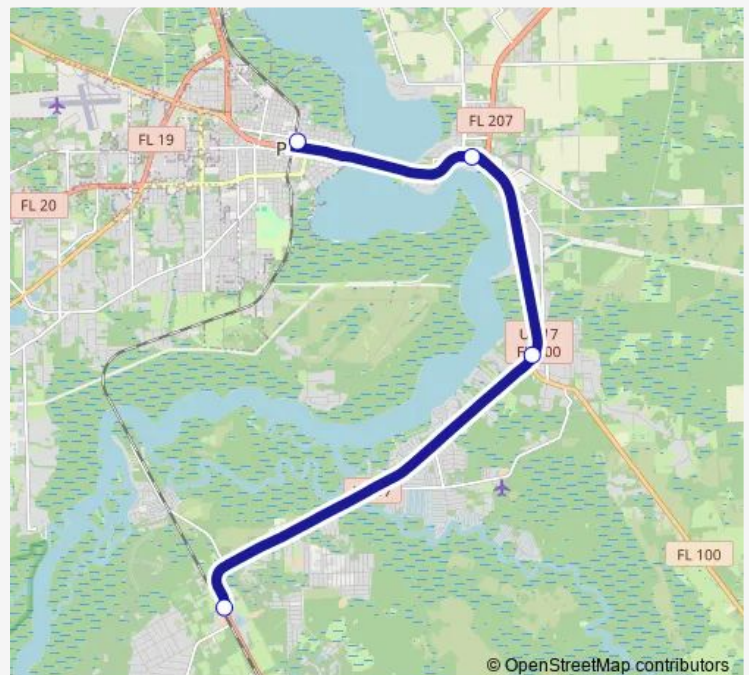

Wednesday 11:00

Thursday 11:00

Friday 11:00

Saturday —

Sunday —

Route info

Direction: Palatka Train Station

Stops: 6

Trip Duration: 2 hour 25 min

Cross County Express Route 1

Direction

Old Handyway — Palatka Train Station

4 stops

[Open route schedule](#)

Old Handyway

San Mateo - On Demand

Friday 09:00-13:30

Saturday —

Sunday —

Route info

Direction: Old Handyway

Stops: 4

Trip Duration: 0 hour 30 min

Direction