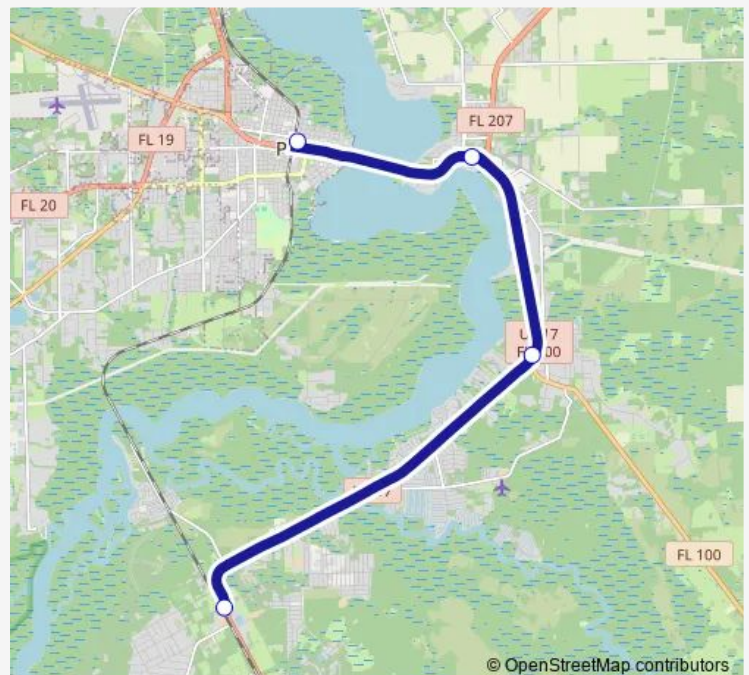

Bus Cross County Express Route 1

[Go to website](#)

Direction

Palatka Train Station — Old Handyway

6 stops

[Open route schedule](#)

Palatka Train Station

Putnam Community Medical

Francis

Hollister

Interlachen Hitchcock's

Old Handyway

Route schedule

Palatka Train Station — Old Handyway

Monday	11:00
Tuesday	11:00
Wednesday	11:00
Thursday	11:00
Friday	11:00
Saturday	—
Sunday	—

Route info

Direction: Palatka Train Station

Stops: 6

Trip Duration: 2 hour 25 min

Cross County Express Route 1

Direction

Old Handyway — Palatka Train Station

4 stops

[Open route schedule](#)

Wednesday 09:00-13:30

Thursday 09:00-13:30

Friday 09:00-13:30

Saturday —

Sunday —

Route info

Direction: Old Handyway

Stops: 4