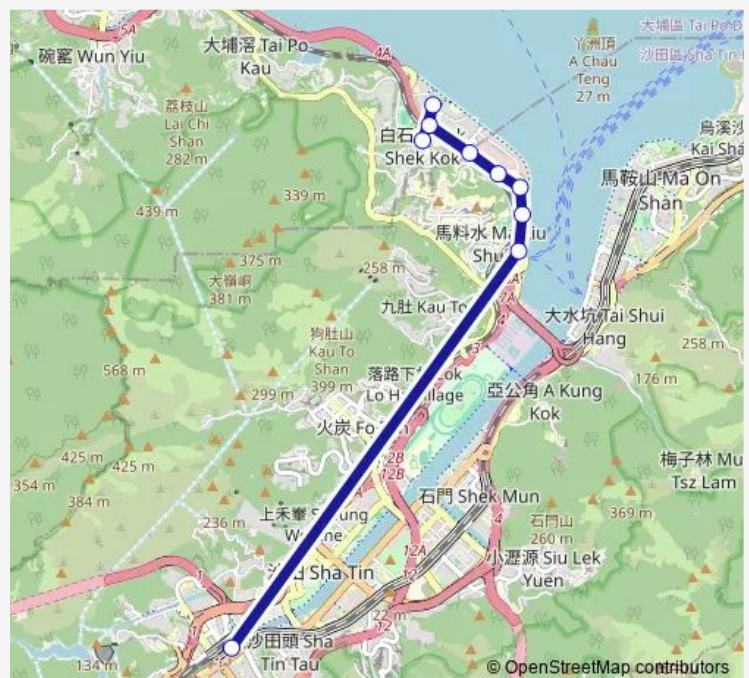

[Kmb] FO YIN Road[Lwb] FO YIN Road

[Ctb] ST Martin, Chong SAN Road[[Kmb] ST Martin][Lwb] ST Martin

[Kmb] Mayfair BY THE Sea

[Kmb] POK YIN Road

### Route schedule

[Ctb] TAI WAI Station[[Kmb] TAI WAI Station BUS Terminus][Lwb] TAI WAI Station BUS Terminus — [Kmb] POK YIN Road

Monday	08:40-18:45
Tuesday	08:40-18:45
Wednesday	08:40-18:45
Thursday	08:40-18:45
Friday	08:40-18:45
Saturday	—
Sunday	—

### Route info

Direction: [Ctb] TAI WAI Station[[Kmb] TAI WAI Station BUS Terminus][Lwb] TAI WAI Station BUS Terminus

Stops: 9

Trip Duration: 0 hour 18 min