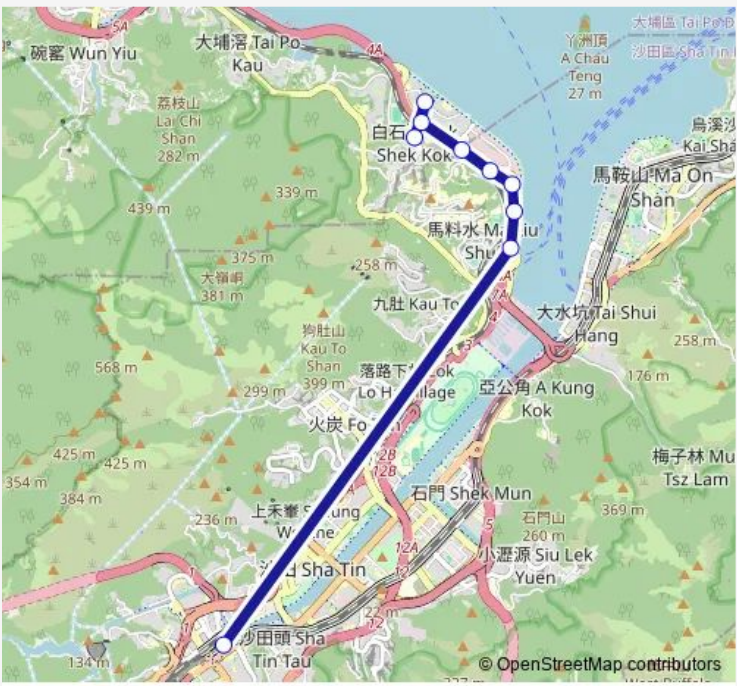

- [Ctb] TAI WAI Station|[Kmb] TAI WAI Station BUS Terminus|[Lwb] TAI WAI Station BUS Terminus
- [Ctb] MA LIU Shui Public Pier, Science Park Road|[Kmb+Ctb] MA LIU Shui Public Pier/
Ma LIU Shui Public Pier, Science Park Road|[Kmb] MA LIU Shui Public Pier|[Lwb] MA LIU Shui Public Pier
- [Ctb] Water Sports Centre, Science Park Road|[Kmb+Ctb] Water Sports Centre/
Water Sports Centre, Science Park Road|[Kmb] Water Sports Centre|[Lwb] Water Sports Centre
- [Ctb] Hong Kong Institute OF Biotechnology, Science Park Road|[Kmb+Ctb] Hong Kong Institute OF Biotechnology/
Hong Kong Institute OF Biotechnology, Science Park Road|[Kmb] Hong Kong Institute OF Biotechnology|[Lwb] Hong Kong Institute OF Biotechnology
- [Kmb+Ctb] Science Park (Phase 1)/
Hong Kong Science Park Phase 1, Chong SAN Road|[Kmb] Science Park (Phase 1)|[Lwb] Science Park (Phase 1)
- [Kmb+Ctb] FO YIN Road/
Fo YIN Road, Chong SAN Road|[Kmb] FO YIN Road|[Lwb] FO YIN Road
- [Ctb] ST Martin, Chong SAN Road|[Kmb+Ctb] ST Martin/
St Martin, Chong SAN Road|[Kmb] ST Martin|[Lwb] ST Martin
- [Kmb] Mayfair BY THE Sea
- [Kmb] POK YIN Road

Route schedule

[Ctb] TAI WAI Station|[Kmb] TAI WAI Station BUS Terminus|[Lwb] TAI WAI Station BUS Terminus — [Kmb] POK YIN Road

Monday	08:40-18:45
Tuesday	08:40-18:45
Wednesday	08:40-18:45
Thursday	08:40-18:45
Friday	08:40-18:45
Saturday	—
Sunday	—

Route info

Direction: [Ctb] TAI WAI Station|[Kmb] TAI WAI Station BUS Terminus|[Lwb] TAI WAI Station BUS Terminus

Stops: 9

Trip Duration: 0 hour 18 min

Direction

[Kmb] POK YIN Road — [Ctb] TAI WAI Station|[Kmb] TAI WAI Station BUS Terminus|[Lwb] TAI WAI Station BUS Terminus

Monday 07:15-18:10

Tuesday 07:15-18:10

Wednesday 07:15-18:10

Thursday 07:15-18:10

Friday 07:15-18:10

Saturday —

Sunday —

Route info