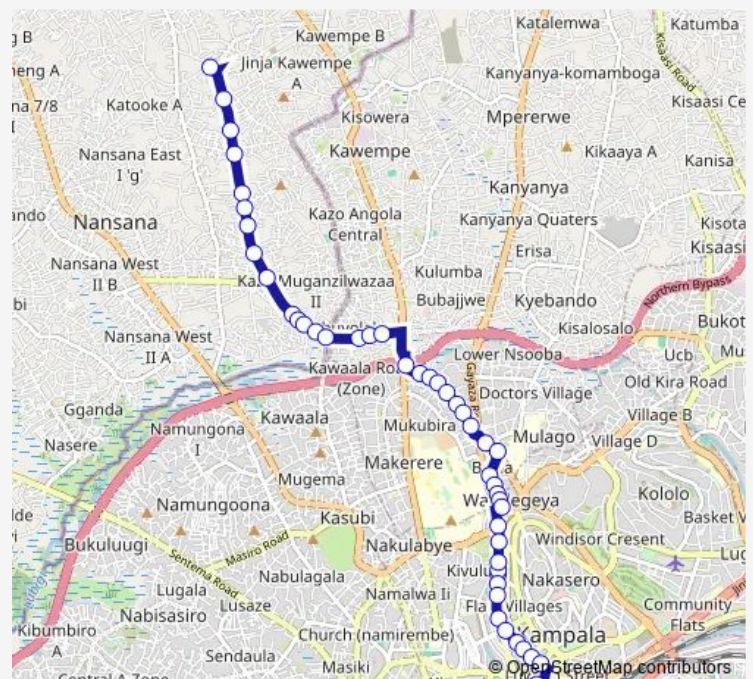

Umeme Bwaise

Advanced Junior School

Zainab Baby School

Route schedule

Katooke Stage — Old Taxi Park (Market Street)

Monday 06:30-19:00

Tuesday 06:30-19:00

Wednesday 06:30-19:00

Thursday 06:30-19:00

Friday 06:30-19:00

Saturday 06:30-19:00

Sunday 06:30-19:00

Route info

Direction: Katooke Stage

Stops: 46

Trip Duration: 1 hour 26 min