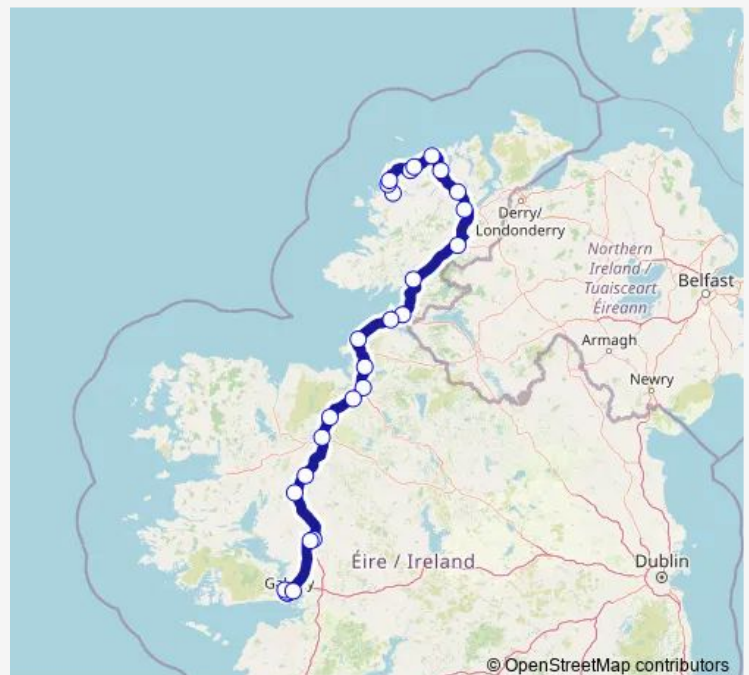

Bus 964 Galway - Donegal

[Go to website](#)

Direction

Donegal — Anagaire

6 stops

[Open route schedule](#)

Donegal

Killybegs

Ardara

Glenties

An Clochán Liath N56

Anagaire

Route schedule

Donegal — Anagaire

Monday —

Tuesday —

Wednesday —

Thursday —

Friday 16:30-20:50

Saturday —

Sunday —

Route info

Direction: Donegal

Stops: 6

Trip Duration: 1 hour 55 min

■ 964 — Galway - Donegal