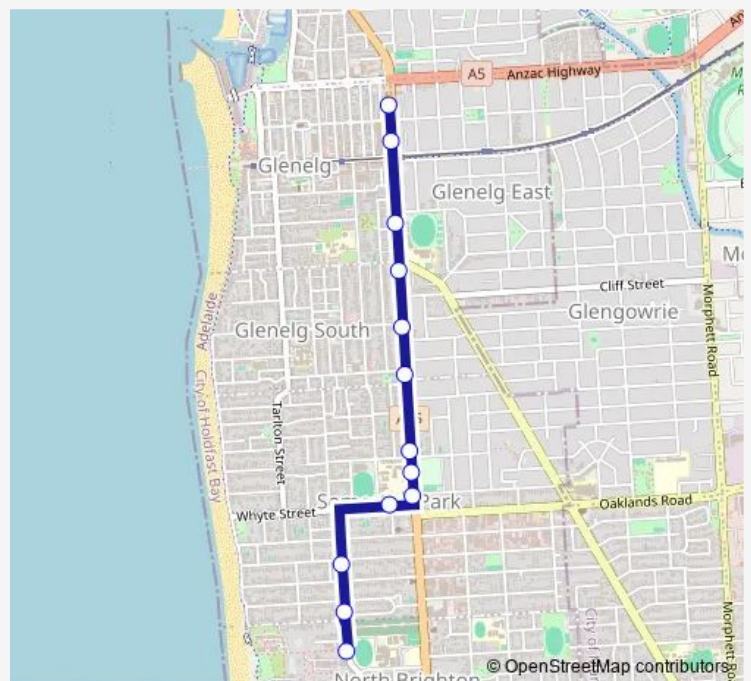

Bus 964 Brighton Secondary School to Glenelg

[Go to website](#)

Direction

Stop 30A King George Ave - West side — Stop School Brighton Rd

13 stops

[Open route schedule](#)

Stop 30A King George Ave - West side

Stop 28 Brighton Rd - West side

Stop 27 Brighton Rd - West side

Stop 26 Brighton Rd - West side

Stop 25 Brighton Rd - West side

Stop 24 Brighton Rd - West side

Stop 23 Brighton Rd - West side

Stop School Brighton Rd

Route schedule

Stop 30A King George Ave - West side — Stop School Brighton Rd

Monday	15:41
Tuesday	15:41
Wednesday	15:41
Thursday	15:41
Friday	15:41
Saturday	—
Sunday	—

Route info

Direction: Stop 30A King George Ave - West side

Stops: 13

Trip Duration: 0 hour 14 min

964 — Brighton Secondary School to Glenelg

964 Bus time schedules and route maps are available in an offline PDF at busmaps.com. Use the busmaps.com website to see live bus times, train schedule or subway schedule, and step-by-step directions for all public transit in Adelaide