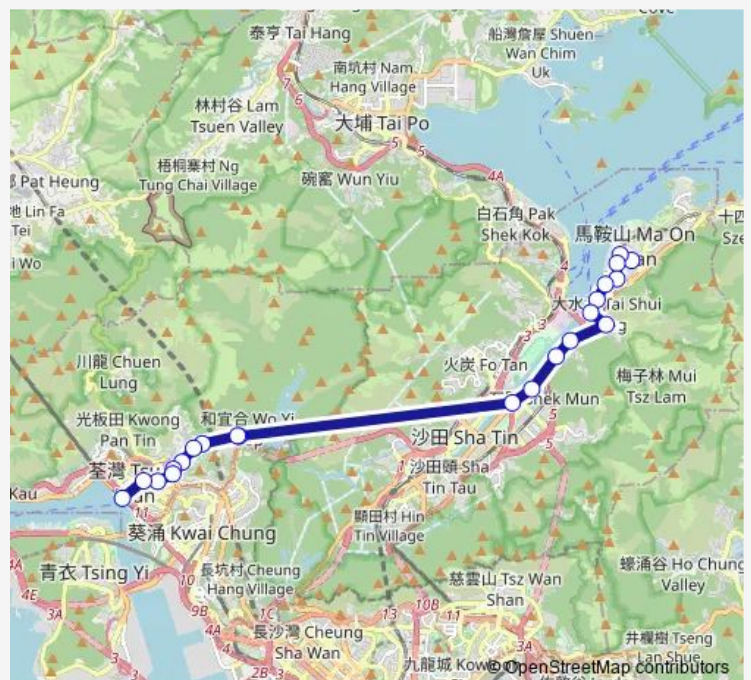

Route schedule

[Ctb] Tsuen WAN West Station[[Kmb] Tsuen WAN West Station BUS Terminus — [Kmb+Ctb] YIU ON BUS Terminus/<Br>Yiu ON Estate[[Kmb] YIU ON BUS Terminus][Lwb] YIU ON Estate

Monday	05:30-19:50
Tuesday	05:30-19:50
Wednesday	05:30-19:50
Thursday	05:30-19:50
Friday	05:30-19:50
Saturday	05:30-21:30
Sunday	05:30-21:50

Route info

Direction: [Ctb] Tsuen WAN West Station[[Kmb] Tsuen WAN West Station BUS Terminus

Stops: 23

Trip Duration: 0 hour 55 min

[Ctb] Chevalier Garden[[Kmb+Ctb] Chevalier Garden BUS Terminus/<Br>Chevalier Garden[[Kmb] Chevalier Garden BUS Terminus[[Lwb] Chevalier Garden BUS Terminus