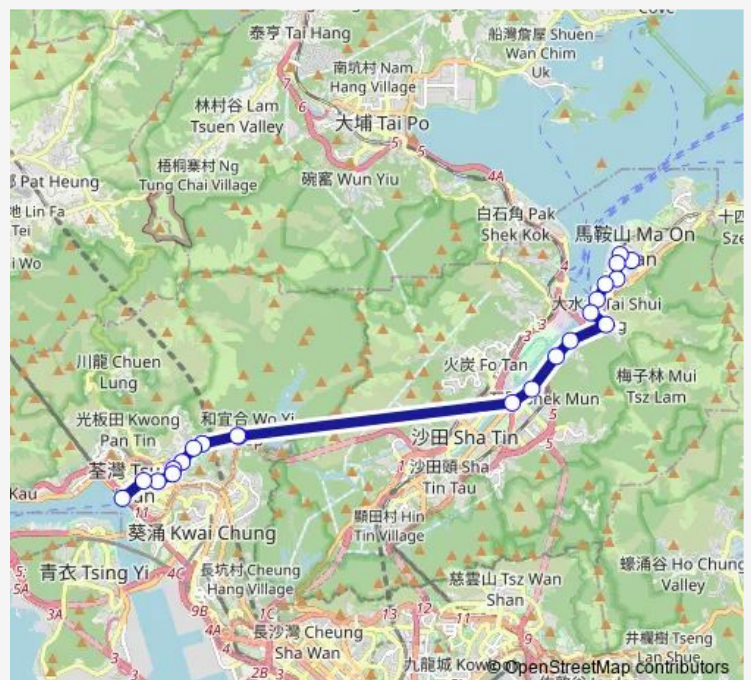

Route schedule

[Ctb] Tsuen WAN West Station[[Kmb] Tsuen WAN West Station BUS Terminus — [Kmb+Ctb] YIU ON BUS Terminus/
Yiu ON Estate[[Kmb] YIU ON BUS Terminus[[Lwb] YIU ON Estate

Monday	05:30-19:50
Tuesday	05:30-19:50
Wednesday	05:30-19:50
Thursday	05:30-19:50
Friday	05:30-19:50
Saturday	05:30-21:30
Sunday	05:30-21:50

Route info

Direction: [Ctb] Tsuen WAN West Station[[Kmb] Tsuen WAN West Station BUS Terminus

Stops: 23

Trip Duration: 0 hour 58 min

[Ctb] Chevalier Garden[[Kmb+Ctb] Chevalier Garden BUS Terminus/
Chevalier Garden[[Kmb] Chevalier Garden BUS Terminus[[Lwb] Chevalier Garden BUS Terminus