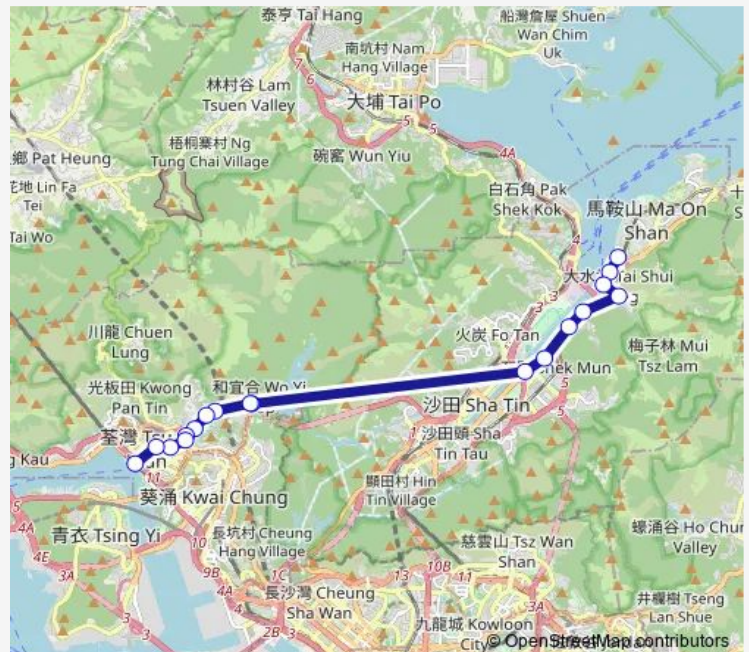

[Kmb] Shing MUN Tunnels BUS Interchange

[Kmb] SAM Tung UK Resite Village

Route schedule

[Ctb] PO TAI Street[[Kmb+Ctb] PO TAI Street/<Br>Po TAI Street[[Kmb] PO TAI Street[[Lwb] PO TAI Street — [Ctb] Tsuen WAN West Station[[Kmb] Tsuen WAN West Station BUS Terminus

Monday 07:40-08:00

Tuesday 07:40-08:00

Wednesday 07:40-08:00

Thursday 07:40-08:00

Friday 07:40-08:00

Saturday —

Sunday —

Route info

Direction: [Ctb] PO TAI Street[[Kmb+Ctb] PO TAI Street/<Br>Po TAI Street[[Kmb] PO TAI Street[[Lwb] PO TAI Street

Stops: 18

Trip Duration: 0 hour 46 min

[Kmb] HOI PA Resite Village

[Kmb] Shek Kwai House Shek WAI KOK Estate