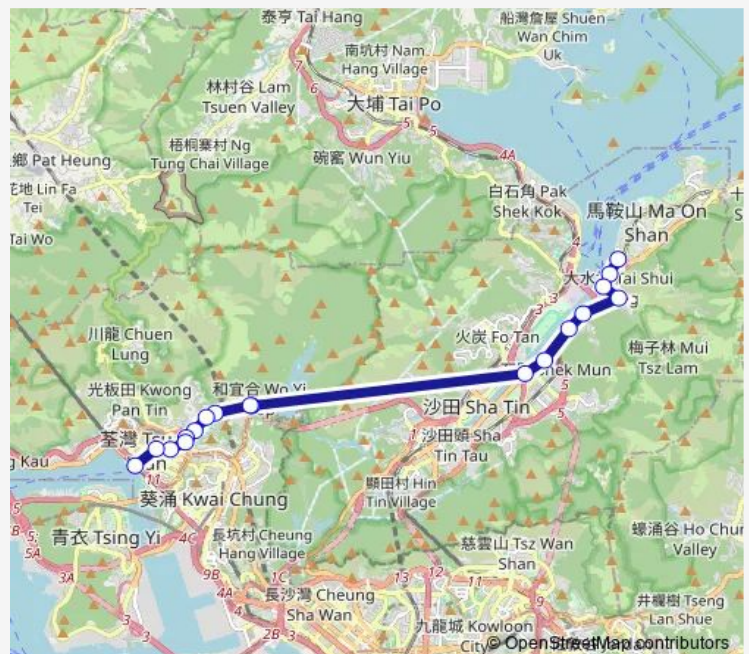

[Kmb] Shing MUN Tunnels BUS Interchange

[Kmb] SAM Tung UK Resite Village

Route schedule

[Ctb] PO TAI Street[[Kmb+Ctb] PO TAI Street/
Po TAI Street[[Kmb] PO TAI Street[[Lwb] PO TAI Street — [Ctb] Tsuen WAN West Station[[Kmb] Tsuen WAN West Station BUS Terminus

Monday 07:40-08:00

Tuesday 07:40-08:00

Wednesday 07:40-08:00

Thursday 07:40-08:00

Friday 07:40-08:00

Saturday —

Sunday —

Route info

Direction: [Ctb] PO TAI Street[[Kmb+Ctb] PO TAI Street/
Po TAI Street[[Kmb] PO TAI Street[[Lwb] PO TAI Street

Stops: 18

Trip Duration: 0 hour 49 min

[Kmb] HOI PA Resite Village

[Kmb] Shek Kwai House Shek WAI KOK Estate