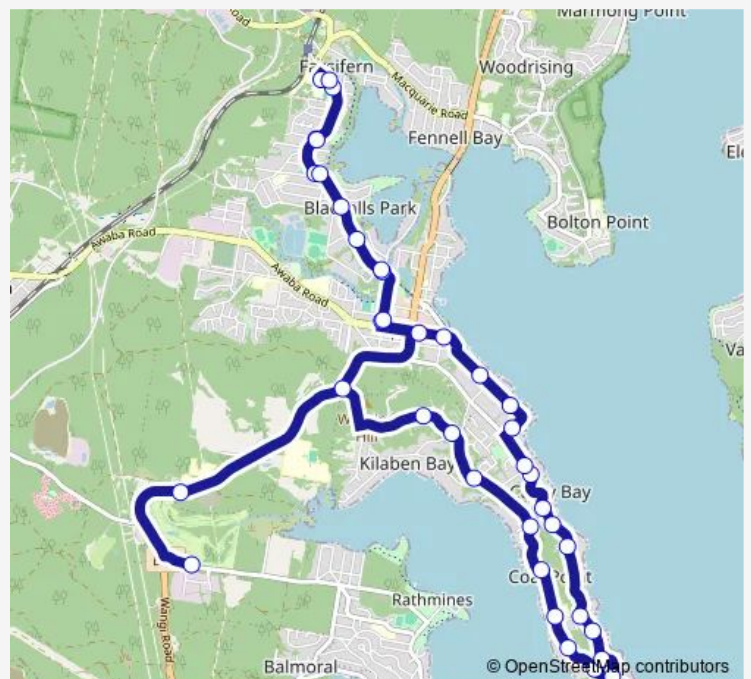

Coal Point Rd At Skye Point Rd

Skye Point Rd Opp Gurramba Reserve

175 Skye Point Rd

Skye Point Rd At Rofe St

Skye Point Rd At Lorrion Cl

Skye Point Rd Before Whitelocke St

Amelia St After Whitelocke St

Excelsior Pde At Exeter St

Wednesday 07:55

Thursday 07:55

Friday 07:55

Saturday —

Sunday —

Route info

Direction: Ridge Rd After Mt Waring Rd

Stops: 38

Trip Duration: 0 hour 36 min

6402 — Kilaben Bay to Charlton Christian College

The Boulevarde At Pemell St

The Boulevarde Before Cary St

Cook St After The Boulevarde

Railway Pde Opp Lake St

South Pde After Faucett St