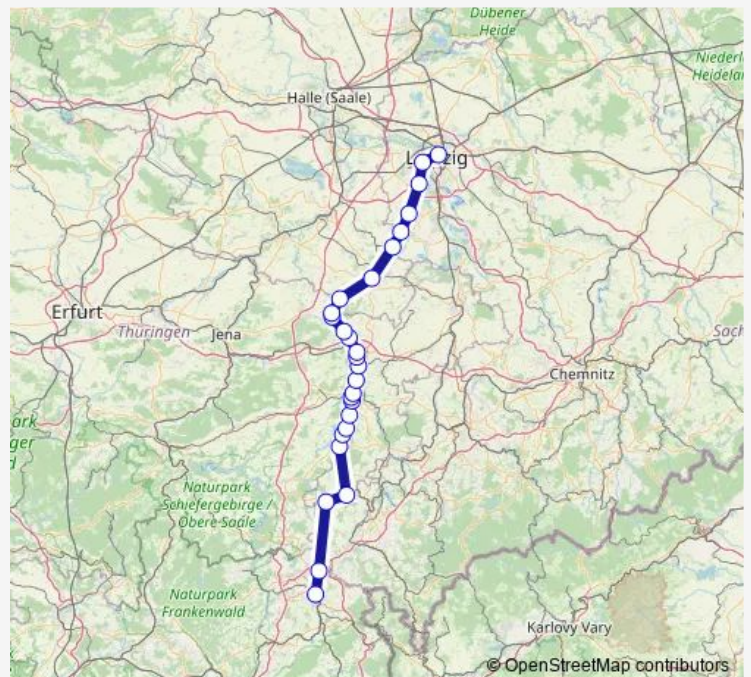

Gera-Zwötzen

Gera Süd

Gera Hbf

Route schedule

Hof Hbf — Gera Hbf

Monday —

Tuesday —

Wednesday —

Thursday —

Friday —

Saturday 20:36

Sunday —

Route info

Direction: Hof Hbf

Stops: 13

Trip Duration: 1 hour 16 min

Rb13

Direction

Zeulenroda unt Bf — Leipzig Hbf

24 stops

[Open route schedule](#)

Zeulenroda unt Bf

Triebes

Hohenleuben