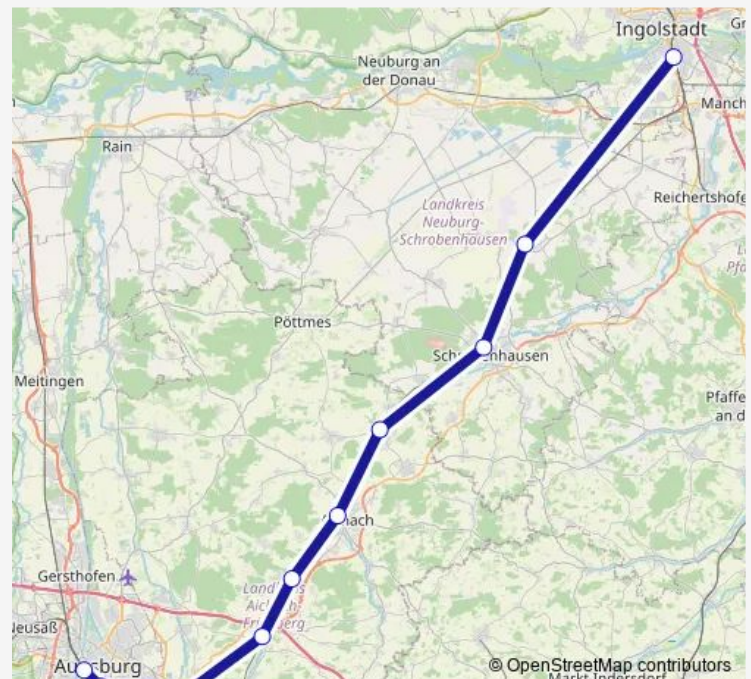

### Direction

Augsburg Hbf — Ingolstadt Hbf

11 stops

[Open route schedule](#)

Augsburg Hbf

Augsburg Haunstetterstraße

Augsburg-Hochzoll

Friedberg (b Augsburg)

Dasing

Obergriesbach

Aichach

Radersdorf

Schrobenhausen

Bahnhof

Ingolstadt Hbf

### Route schedule

Augsburg Hbf — Ingolstadt Hbf

Monday 09:45-17:45

Tuesday 09:45-17:45

Wednesday 09:45-17:45

Thursday 09:45-17:45

Friday 09:45-17:45

Saturday 09:45-17:45

### Route info

Direction: Augsburg Hbf

Stops: 11

Trip Duration: 1 hour 0 min

Rb13