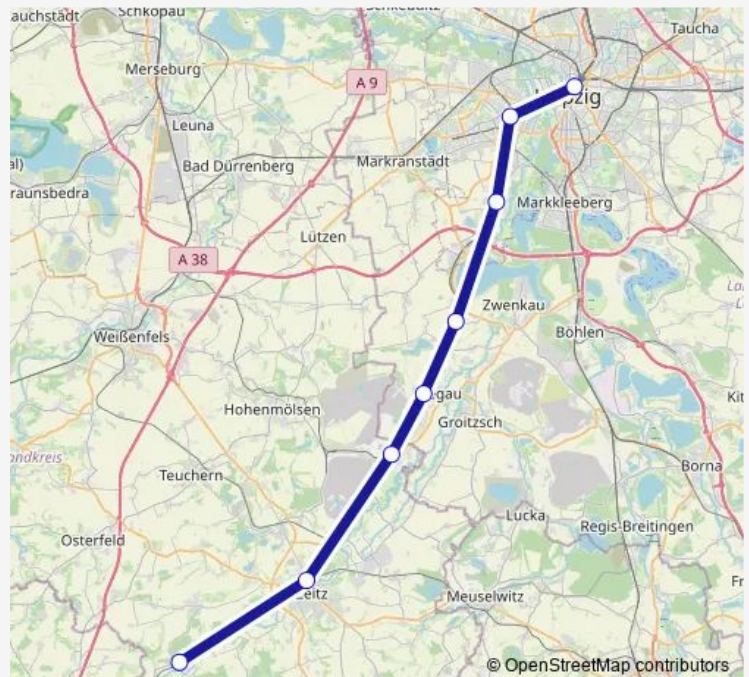

### Direction

undefined — undefined

0 stops

[Open route schedule](#)

### Route schedule

undefined — undefined

Monday 07:53-17:53

Tuesday 07:53-17:53

Wednesday 07:53-17:53

Thursday 07:53-17:53

Friday 07:53-17:53

Saturday 07:53-17:53

### Route info

Direction:

Stops: 0

Trip Duration: – min

Rb13 — DPN Rb13