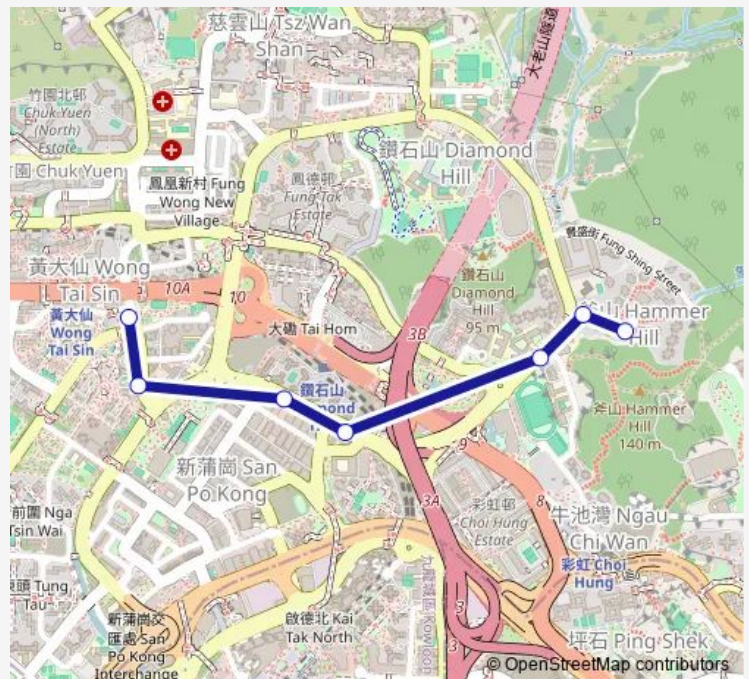

SHATIN PASS ROAD, OUTSIDE WONG TAI SIN SHOP-
PING CENTRE

Route schedule

KING TUNG STREET, KINGSFORD TERRACE —
SHATIN PASS ROAD, OUTSIDE WONG TAI SIN SHOP-
PING CENTRE

Monday 06:30-23:00

Tuesday 06:30-23:00

Wednesday 06:30-23:00

Thursday 06:30-23:00

Friday 06:30-23:00

Saturday 06:30-23:00

Sunday 06:30-23:00

Route info

Direction: KING TUNG STREET, KINGSFORD TERRACE

Stops: 7

Trip Duration: 0 hour 6 min

Direction

SHATIN PASS ROAD, OUTSIDE WONG TAI SIN SHOPPING CENTRE — KING TUNG STREET, KINGSFORD TERRACE

9 stops

[Open route schedule](#)

SHATIN PASS ROAD, OUTSIDE WONG TAI SIN SHOPPING CENTRE

Friday 06:30-23:00

Saturday 06:30-23:00

Sunday 06:30-23:00

Route info

Direction: SHATIN PASS ROAD, OUTSIDE WONG TAI SIN SHOPPING CENTRE

Stops: 9

Trip Duration: 0 hour 6 min

79M Bus time schedules and route maps are available in an offline PDF at busmaps.com. Use the busmaps.com website to see live bus times, train schedule or subway schedule, and step-by-step directions for all public transit in Wong Tai Sin