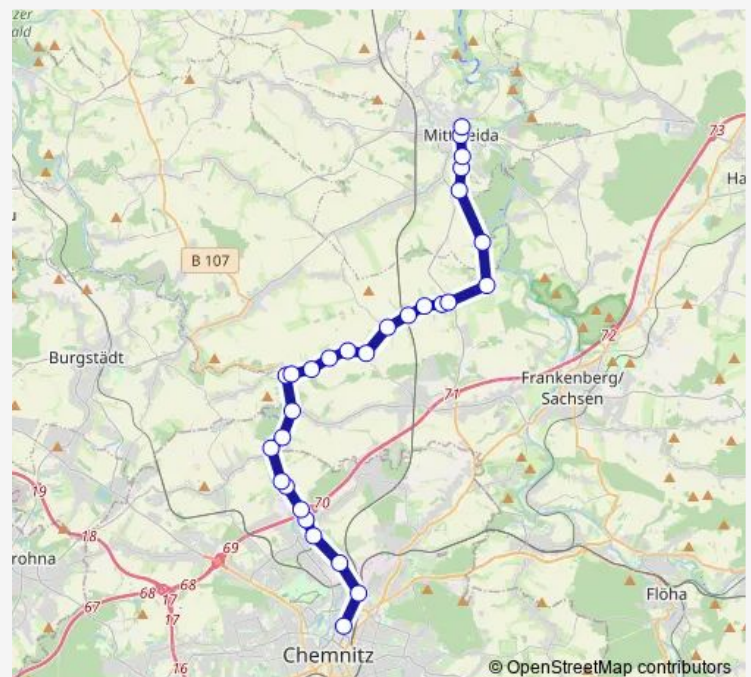

Route schedule

Mittweida, Sportplatz — Garnsdorf, Abzw Claußnitz

Monday 14:20

Tuesday 14:20

Wednesday 14:20

Thursday 14:20

Friday 14:20

Saturday —

Sunday —

Route info

Direction: Mittweida, Sportplatz

Stops: 18

Trip Duration: 0 hour 35 min

639

BusMaps

Direction