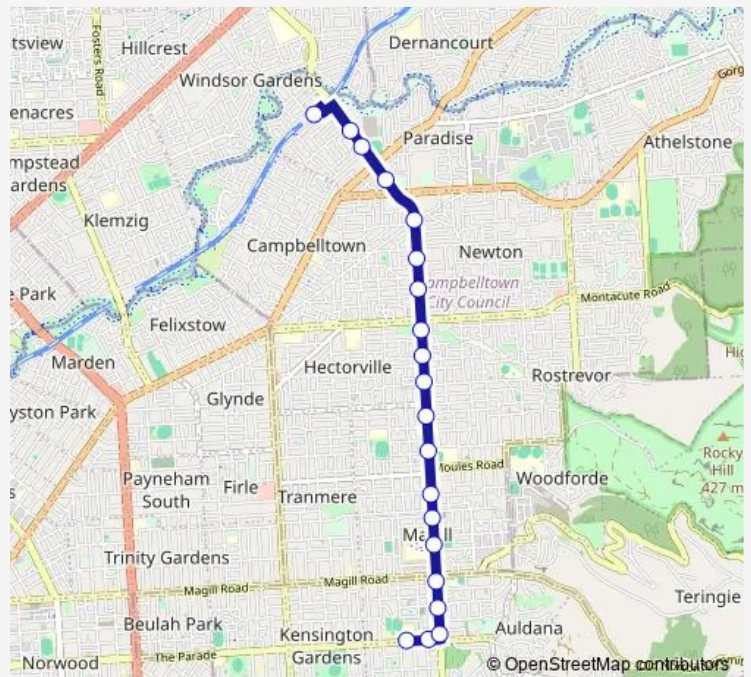

- Stop 17 The Parade - North side
- Stop 18 The Parade - North side
- Stop 19A Penfold Rd - West side
- Stop 19B Penfold Rd - West side
- Stop 19C Penfold Rd - West side
- Stop 20 St Bernards Rd - West side
- Stop 21 St Bernards Rd - West side
- Stop 21A St Bernards Rd - West side
- Stop 21B St Bernards Rd - West side
- Stop 21C St Bernards Rd - West side
- Stop 22 St Bernards Rd - West side
- Stop 22A St Bernards Rd - West side
- Stop 22B St Bernards Rd - West side
- Stop 23 Newton Rd - West side
- Stop 23A Newton Rd - West side
- Stop 24 Newton Rd - West side
- Stop 24A Darley Rd - West side
- Stop 25 Darley Rd - South West side
- Stop 25A Darley Rd - West side
- Zone B Paradise Interchange - South East side

**Route schedule**

Stop 17 The Parade - North side — Zone B Paradise Interchange - South East side

Monday	15:25-15:34
Tuesday	15:25-15:34
Wednesday	15:25-15:34
Thursday	15:25-15:34
Friday	15:25-15:34
Saturday	—
Sunday	—

**Route info**

Direction: Stop 17 The Parade - North side

Stops: 20

Trip Duration: 0 hour 24 min

639 — Norwood International High School to Paradise Interchange

## Direction

Zone I Paradise Interchange - North West side — Stop 17  
The Parade - South side

20 stops

[Open route schedule](#)

Zone I Paradise Interchange - North West side

Stop 25A Darley Rd - East side