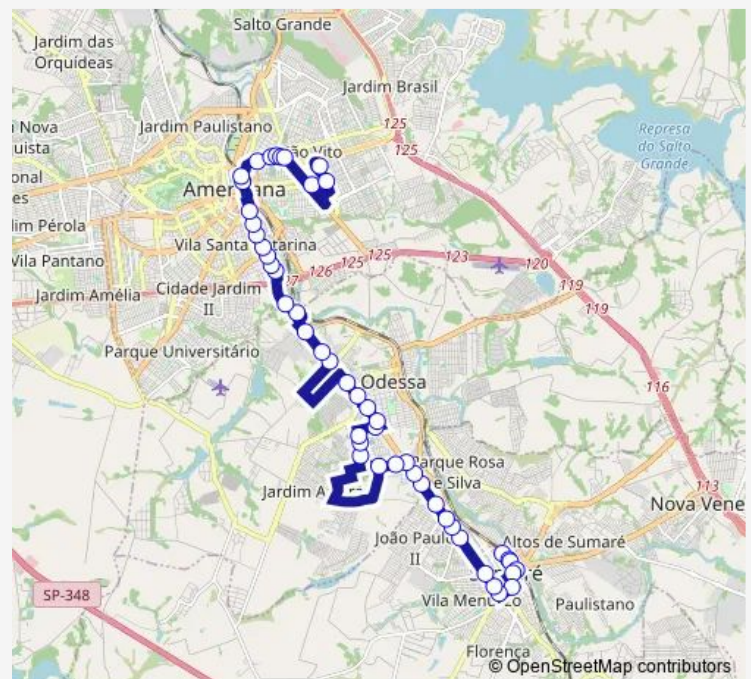

Av. Ampélio Gazzeta, 1977-2041

Av. Ampélio Gazzeta, 1795-1895

Rua Fioravante Martins, 439-529

Rua Fioravante Martins, 89-143

Rua Sigesmino Anderman, 643

Rua Sigesmino Anderman, 485-487

Route schedule

Rua Antônio Jorge Chebabe, 1780-1854 — Rua Ítalo Boscheiro, 156

Monday 05:00-22:30

Tuesday 05:00-22:30

Wednesday 05:00-22:30

Thursday 05:00-22:30

Friday 05:00-22:30

Saturday 05:00-20:35

Sunday 05:00-20:10

Route info

Direction: Rua Antônio Jorge Chebabe, 1780-1854

Stops: 48

Trip Duration: 0 hour 54 min

■ 639 — Americana (Terminal Rodoviario Francisco Luiz Bendilatti) / Sumare (Terminal Rodoviario de Sumare)

Rua Sigesmundo Anderman, 295-359

Saturday 04:45-21:35

Sunday 06:00-21:15

Route info

Direction: Rua Ítalo Boscheiro, 156

Stops: 43

Trip Duration: 0 hour 54 min

Rua Aimorés, 415

Avenida Carlos Botelho, Nova Odessa - Sp