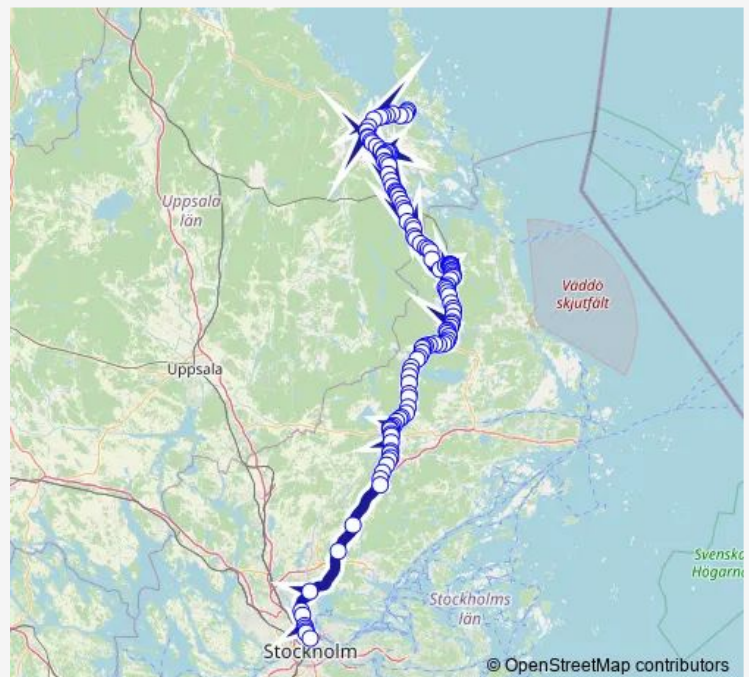

Saturday 08:00-21:00

Sunday 10:00-21:00

Route info

Direction: Tekniska högskolan

Stops: 125

Trip Duration: 2 hour 57 min

Industrivägen

Rimbo station