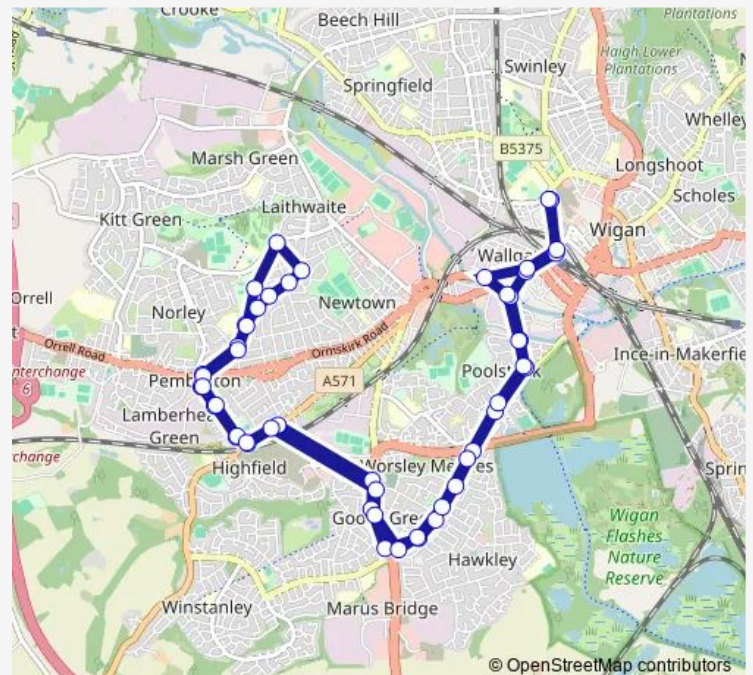

Marus Avenue

Poolstock Lane

Clap Gate Lane

St Pauls Avenue

Hillary Avenue

Pemberton Rail Station

Pemberton Rail Station

Millbeck Crescent

Thursday 07:16-22:15

Friday 07:16-22:15

Saturday 08:16-22:15

Sunday 10:15-20:15

Route info

Direction: Wigan Bus Station

Stops: 50

Trip Duration: 0 hour 52 min

639 — Wigan - Worsley Hall Circular

Closebrook Road

Broom Road

Logwood Avenue

Worsley Hall Post Office

Primrose Grove

Montrose Avenue

Sherwood Grove

Closebrook Road

Pemberton Clinic

Enfield Street

Kilshaw Street

Millbeck Crescent

Pemberton Rail Station

Pemberton Rail Station

Hillary Avenue