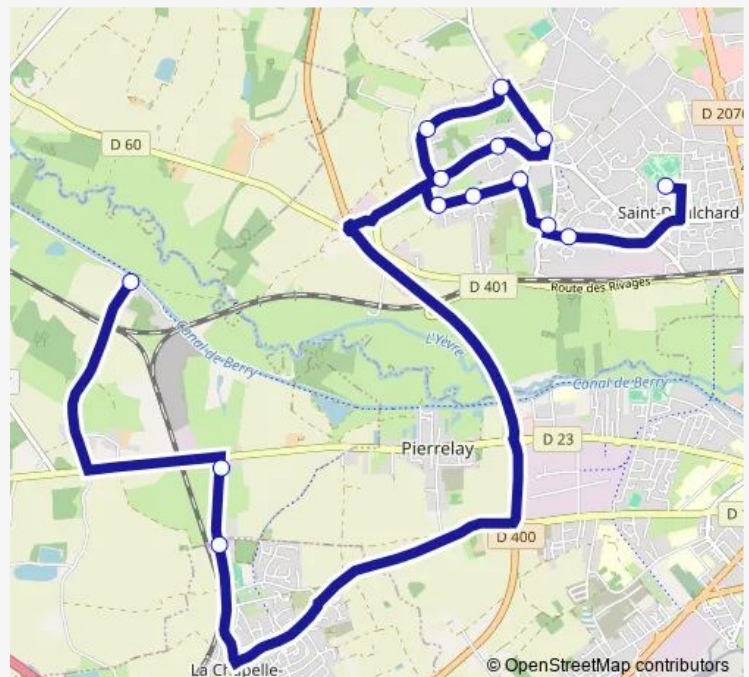

Ecluse

Avertins

Les Grenades

Les Pâtureaux

Bouchauberts

Pont Vert

### Route schedule

Collège Louis Armand — Pont Vert

Monday	17:05
Tuesday	17:05
Wednesday	12:10
Thursday	17:05
Friday	17:05
Saturday	—
Sunday	—

### Route info

Direction: Collège Louis Armand

Stops: 18

Trip Duration: 0 hour 33 min

SD206 Bus time schedules and route maps are available in an offline PDF at [busmaps.com](https://busmaps.com). Use the [busmaps.com](https://busmaps.com) website to see live bus times, train schedule or subway schedule, and step-by-step directions for all public transit in Bourges