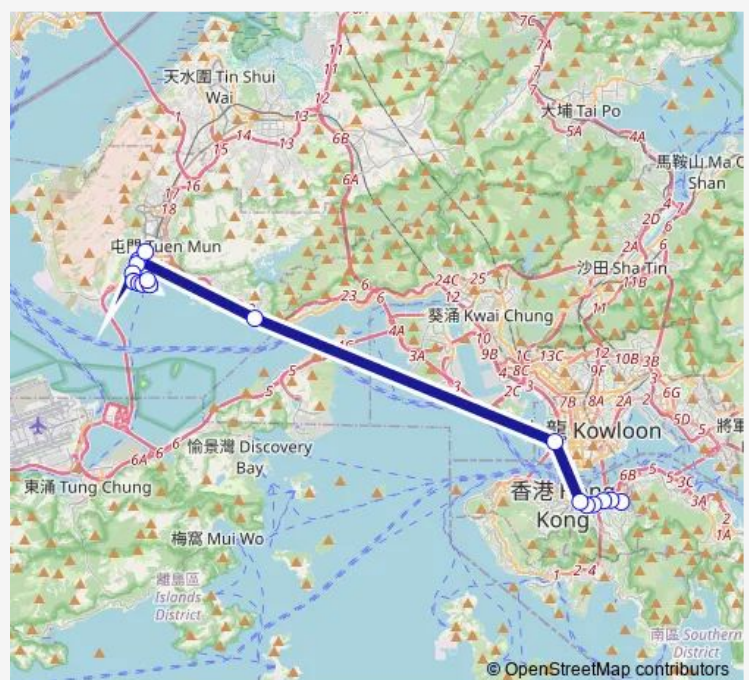

[Ctb] Lung YAT Estate[[Kmb] Lung YAT Estate[[Lwb] Lung YAT Estate

Route schedule

[Ctb] Causeway BAY (Moreton Terrace) — [Ctb] Yuet WU Villa[[Kmb] Yuet WU Villa BUS Terminus][[Lrtfeeder] Yuet WU Villa

Monday 18:05

Tuesday 18:05

Wednesday 18:05

Thursday 18:05

Friday 18:05

Saturday —

Sunday —

Route info

Direction: [Ctb] Causeway BAY (Moreton Terrace)

Stops: 17

Trip Duration: 1 hour 0 min

[Ctb] SIU Shan Court, Lung MUN Road[[Lwb] LAU King House SIU Shan Court

[Ctb] TIP SUM House Butterfly Estate, WU Chui Road[[Kmb] TIP SUM House Butterfly Estate[[Lrtfeeder] TIP SUM House, Butterfly Estate