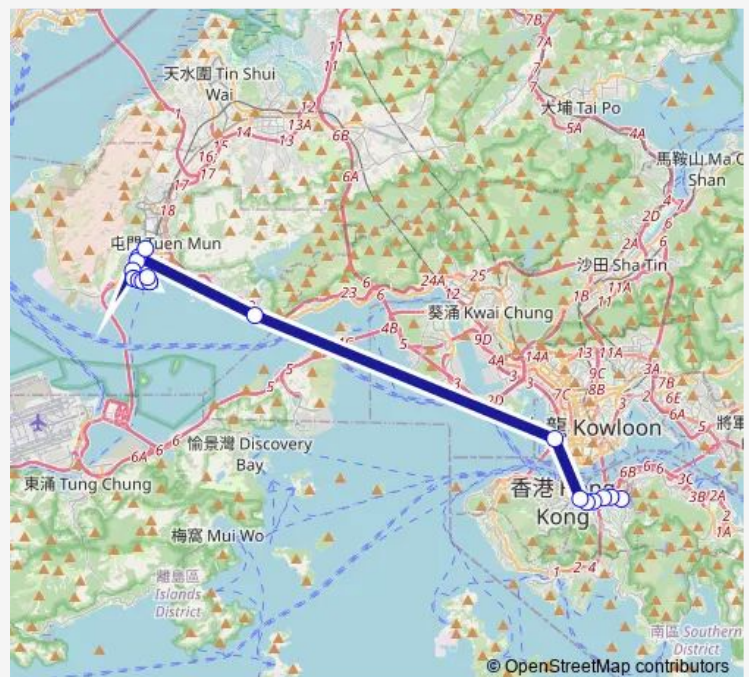

### Route schedule

[Ctb] Causeway BAY (Moreton Terrace) — [Ctb] Yuet WU Villa[[Kmb] Yuet WU Villa BUS Terminus[[Lrtfeeder] Yuet WU Villa

Monday	18:05
Tuesday	18:05
Wednesday	18:05
Thursday	18:05
Friday	18:05
Saturday	—
Sunday	—

### Route info

Direction: [Ctb] Causeway BAY (Moreton Terrace)

Stops: 17

Trip Duration: 0 hour 57 min

[Ctb] SIU Shan Court, Lung MUN Road[[Lwb] LAU King House SIU Shan Court

[Ctb] TIP SUM House Butterfly Estate, WU Chui Road[[Kmb] TIP SUM House Butterfly Estate[[Lrtfeeder] TIP SUM House, Butterfly Estate