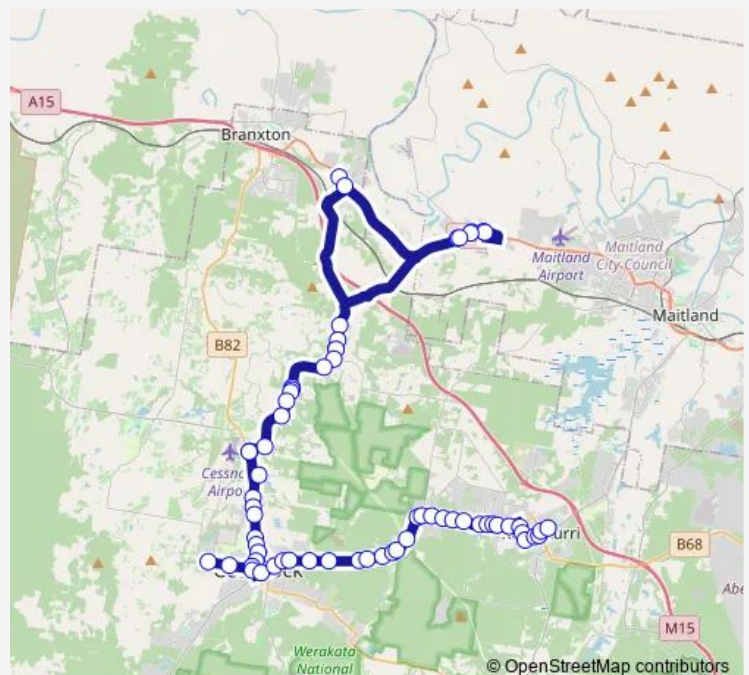

Monday 14:50

Tuesday —

Wednesday 14:50

Thursday 14:50

Friday 14:50

Saturday —

Sunday —

Route info

Direction: St Philips Christian College Nulkaba

Stops: 64

Trip Duration: 1 hour 45 min

Lovedale Rd At Lodge Rd

Lovedale Rd At Londons Rd

Lovedale Rd At Wine Country Dr

204 Wine Country Dr

Wine Country Dr At Fleming St

Wine Country Dr Opp O'Connors Rd

Wine Country Dr Opp Calvary Cessnock Retirement Community

108 Allandale Rd

Jurd St At Love St

Mcgrane St At Leonard St

Mcgrane St At Short St

Mount View Rd After O'Shea Cct

Mount View Rd At Stonebridge Dr