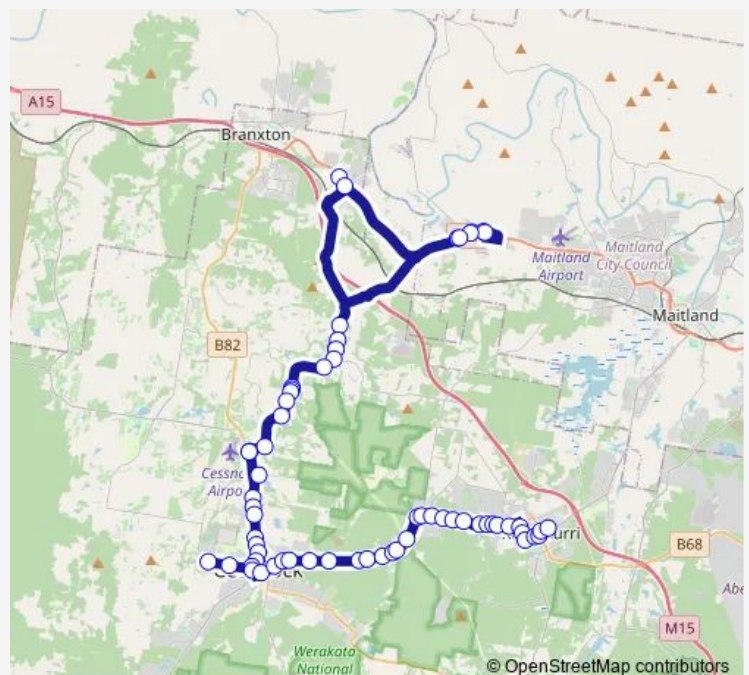

Monday 14:50

Tuesday —

Wednesday 14:50

Thursday 14:50

Friday 14:50

Saturday —

Sunday —

Route info

Direction: St Philips Christian College Nulkaba

Stops: 64

Trip Duration: 1 hour 45 min

Lovedale Rd At Lodge Rd

Lovedale Rd At Londons Rd

Lovedale Rd At Wine Country Dr

204 Wine Country Dr

Wine Country Dr At Fleming St

Wine Country Dr Opp O'Connors Rd

Wine Country Dr Opp Calvary Cessnock Retirement Community

108 Allandale Rd

Jurd St At Love St

Mcgrane St At Leonard St

Mcgrane St At Short St

Mount View Rd After O'Shea Cct

Mount View Rd At Stonebridge Dr