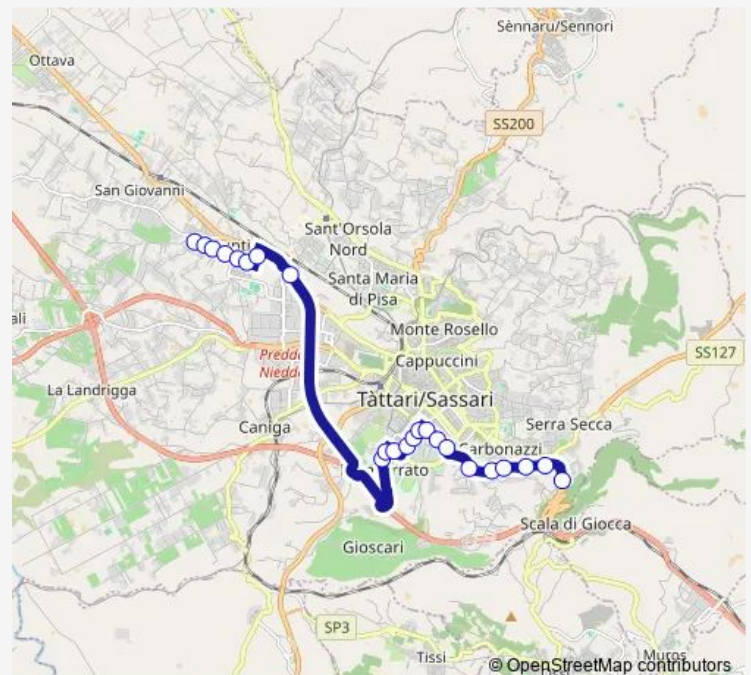

Via Rockefeller Fronte 40

Via Turati, Fronte Terminal Extraurbano

Via Turati 73

Via Turati 23

Via Napoli 13

Via Napoli 105

Via Milano Fronte 13

Via Milano 16

Via Milano Sv Serra Niedda

Via Milano 24

Via Milano 30a

Route schedule

Piazza Musu Martini — Scala Di Giocca, Liceo Artistico

| | |
|-----------|-------|
| Monday | 07:30 |
| Tuesday | 07:30 |
| Wednesday | 07:30 |
| Thursday | 07:30 |
| Friday | 07:30 |
| Saturday | 07:30 |
| Sunday | — |

Route info

Direction: Piazza Musu Martini

Stops: 23

Trip Duration: 0 hour 23 min

■ S16 — Scolastico 16

Via Milano 38

Scala Di Giocca, Liceo Artistico

S16 Bus time schedules and route maps are available in an offline PDF at busmaps.com. Use the busmaps.com website to see live bus times, train schedule or subway schedule, and step-by-step directions for all public transit in Sassari