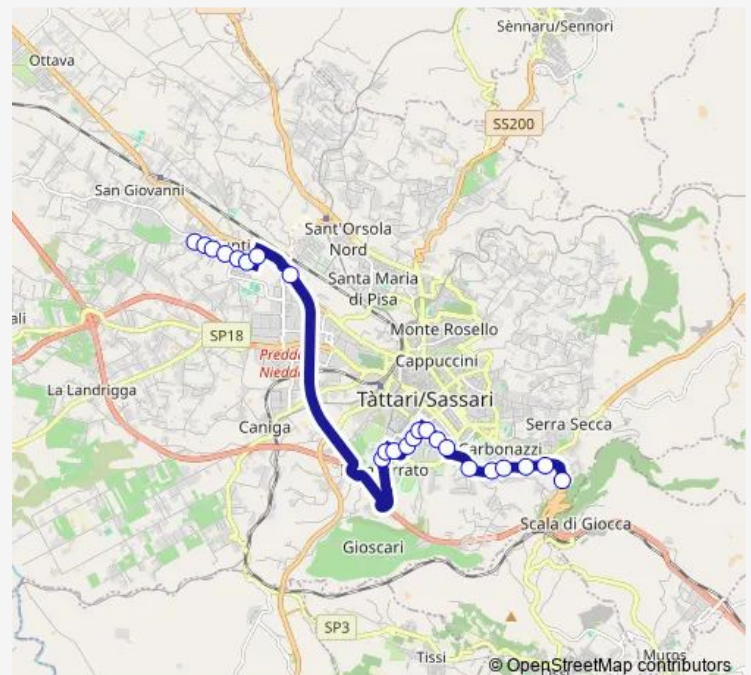

Via Rockefeller Fronte 40

Via Turati, Fronte Terminal Extraurbano

Via Turati 73

Via Turati 23

Via Napoli 13

Via Napoli 105

Via Milano Fronte 13

Via Milano 16

Via Milano Sv Serra Niedda

Via Milano 24

Via Milano 30a

Route schedule

Piazza Musu Martini — Scala Di Giocca, Liceo Artistico

Monday	07:30
Tuesday	07:30
Wednesday	07:30
Thursday	07:30
Friday	07:30
Saturday	07:30
Sunday	—

Route info

Direction: Piazza Musu Martini

Stops: 23

Trip Duration: 0 hour 23 min

■ S16 — Scolastico 16

Via Milano 38

Scala Di Giocca, Liceo Artistico

S16 Bus time schedules and route maps are available in an offline PDF at busmaps.com. Use the busmaps.com website to see live bus times, train schedule or subway schedule, and step-by-step directions for all public transit in Sassari