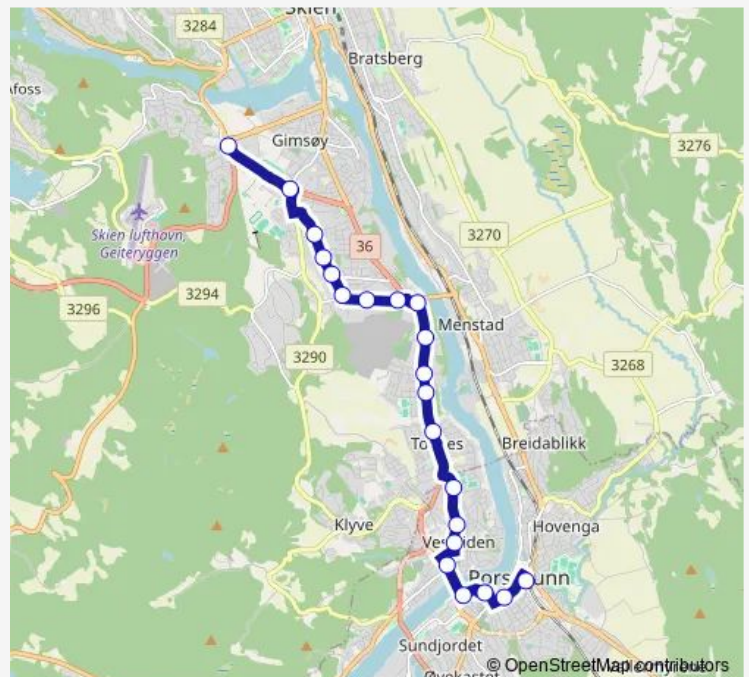

Thursday 07:15

Friday 07:15

Saturday —

Sunday —

Route info

Direction: Porsgrunn Kammerherreløkka

Stops: 21

Trip Duration: 0 hour 22 min

■ S16 — Porsgrunn-Kjørbekk-Moflata

S16 School Bus time schedules and route maps are available in an offline PDF at busmaps.com. Use the busmaps.com website to see live bus times, train schedule or subway schedule, and step-by-step directions for all public transit in Porsgrunn