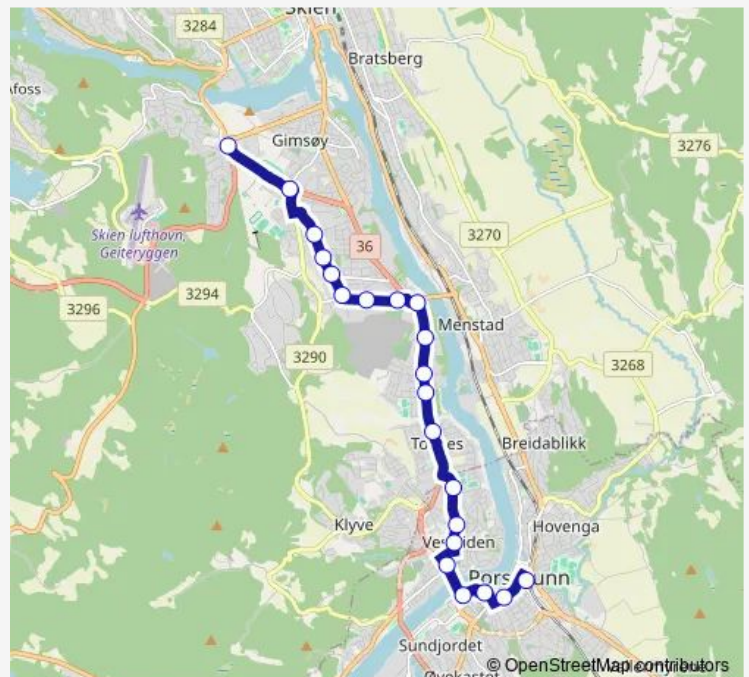

Thursday 07:15

Friday 07:15

Saturday —

Sunday —

Route info

Direction: Porsgrunn Kammerherreløkka

Stops: 21

Trip Duration: 0 hour 22 min

■ S16 — Porsgrunn-Kjørbekk-Moflata

S16 School Bus time schedules and route maps are available in an offline PDF at busmaps.com. Use the busmaps.com website to see live bus times, train schedule or subway schedule, and step-by-step directions for all public transit in Porsgrunn