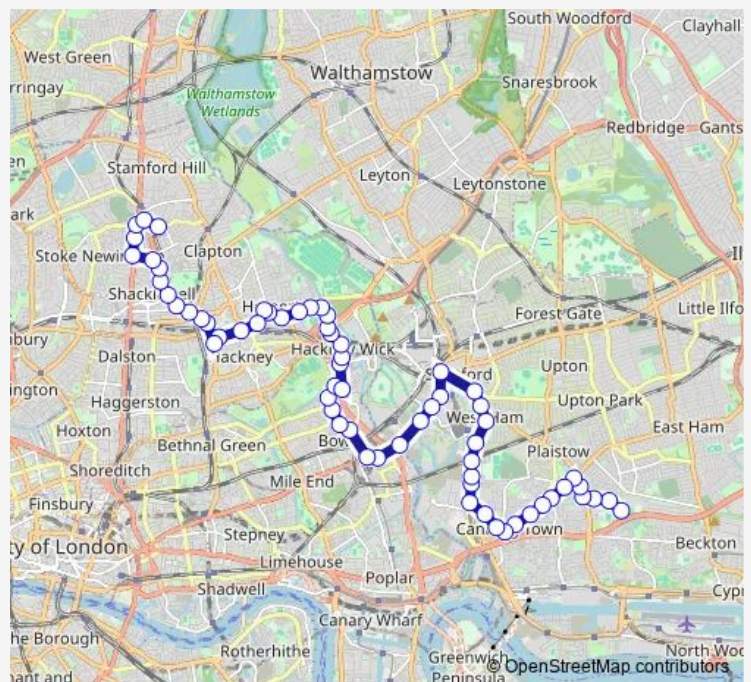

Crowfoot Close

Trowbridge Estate

Osborne Road

Berkshire Road

Route schedule

Stoke Newington Common — Gateway Surgical Centre

Monday 00:05-23:44

Tuesday 00:05-23:44

Wednesday 00:05-23:44

Thursday 00:05-23:44

Friday 00:05-23:44

Saturday 00:03-23:42

Sunday 00:21-23:59

Route info

Direction: Stoke Newington Common

Stops: 56

Trip Duration: 0 hour 59 min

276 — Newham Hospital - Canning Town - Stratford - Hackney Central - Stoke Newington

Hackney Wick Station

Rothbury Road

Monier Road

Wick Lane

Old Ford Road (E3)

Roman Road Market

Thursday 00:02-23:41

Friday 00:02-23:41

Saturday 00:21-23:59

Sunday 00:21-23:59

Route info

Direction: Gateway Surgical Centre

Stops: 64

Trip Duration: 1 hour 18 min