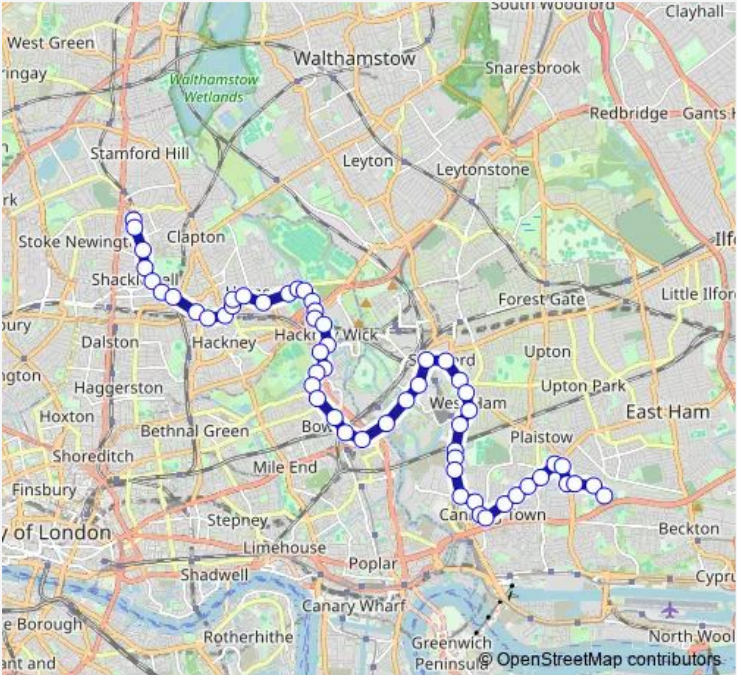

Bus 276 Newham Hospital - Canning Town - Stratford - Hackney Central - Stoke Newington

[Go to website](#)

Direction
 Stoke Newington Common — Gateway Surgical Centre
 56 stops
[Open route schedule](#)

- Stoke Newington Common
- Rectory Road / Brooke Road
- Downs Road Shacklewell
- Shacklewell Lane
- Downs Park Road
- Sandringham Road /Amhurst Road
- Hackney Downs Station
- Hackney Central Station
- Morning Lane /Trelawney Estate
- Homerton Terrace
- Fenn Street
- Homerton Hosp / Homerton Row
- Homerton Hospital / Wardle St
- Glyn Road
- Adley Street
- Kingsmead Estate
- Lee Conservancy Rd / Poplar Cl
- Crowfoot Close
- Trowbridge Estate
- Osborne Road
- Berkshire Road

Route schedule
 Stoke Newington Common — Gateway Surgical Centre

Monday	00:05-23:44
Tuesday	00:05-23:44
Wednesday	00:05-23:44
Thursday	00:05-23:44
Friday	00:05-23:44
Saturday	00:03-23:42
Sunday	00:21-23:59

Route info
 Direction: Stoke Newington Common
 Stops: 56
 Trip Duration: 1 hour 24 min

276 — Newham Hospital - Canning Town - Stratford - Hackney Central - Stoke Newington **BusMaps**

Hackney Wick Station