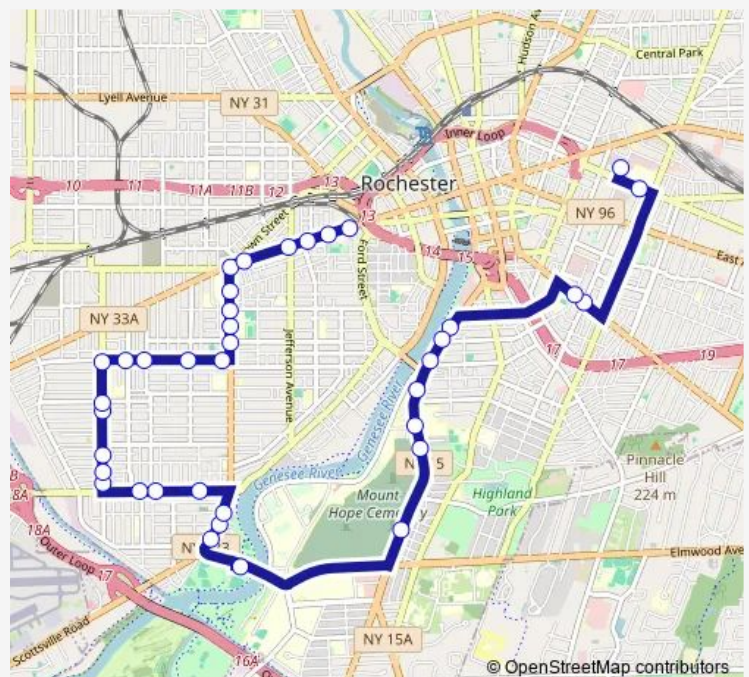

Saturday —

Sunday —

Route info

Direction: Main & Trowbridge

Stops: 37

Trip Duration: 0 hour 39 min

276 — 19th Ward SE/Prince

Elmwood Loop

Elmwood & Genesee Valley Park

School of Medicine

Mt Hope & Stewart

Mt Hope & Highland

Mt Hope & Robinson

Mt Hope & Mclean

Mt Hope & Cypress

Mt Hope & Gregory

Wednesday 15:40

Thursday 15:40

Friday 12:10-15:40

Saturday —

Sunday —

Route info

Direction: School Of The Arts

Stops: 38

Trip Duration: 0 hour 39 min

Arnett & Woodbine

Arnett & Wellington

Arnett & Genesee

Genesee & Frost

Genesee & Superior

Genesee & Mccree

Genesee & Clifton