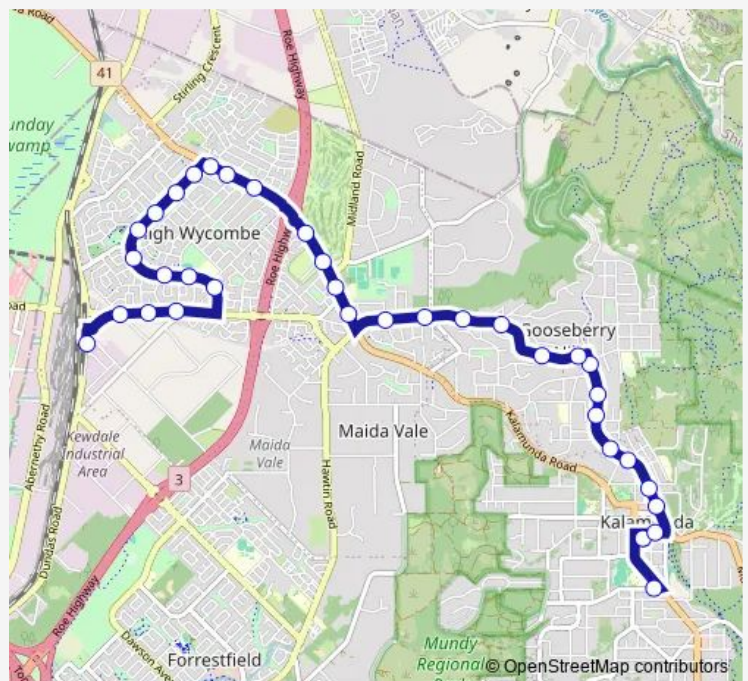

### Route schedule

Cotherstone Rd Kalamunda Shs Stand 1 — High Wycombe Stn Stand 6

Monday	05:26-22:40
Tuesday	05:26-22:40
Wednesday	05:26-22:40
Thursday	05:26-22:40
Friday	05:26-22:40
Saturday	06:23-22:38
Sunday	08:24-21:39

### Route info

Direction: Cotherstone Rd Kalamunda Shs Stand 1

Stops: 35

Trip Duration: 0 hour 33 min

Kalamunda Rd After Cyril Rd

Kalamunda Rd Before Newburn Rd

Newburn Rd After Richards Rd

Newburn Rd After Markham Rd

## Route info

Direction: High Wycombe Stn Stand 3

Stops: 35

Trip Duration: 0 hour 29 min

Gooseberry Hill Rd After Healey Pl

Railway Rd After Gooseberry Hill Rd

Railway Rd Before Noel Rd

Railway Rd After Noel Rd