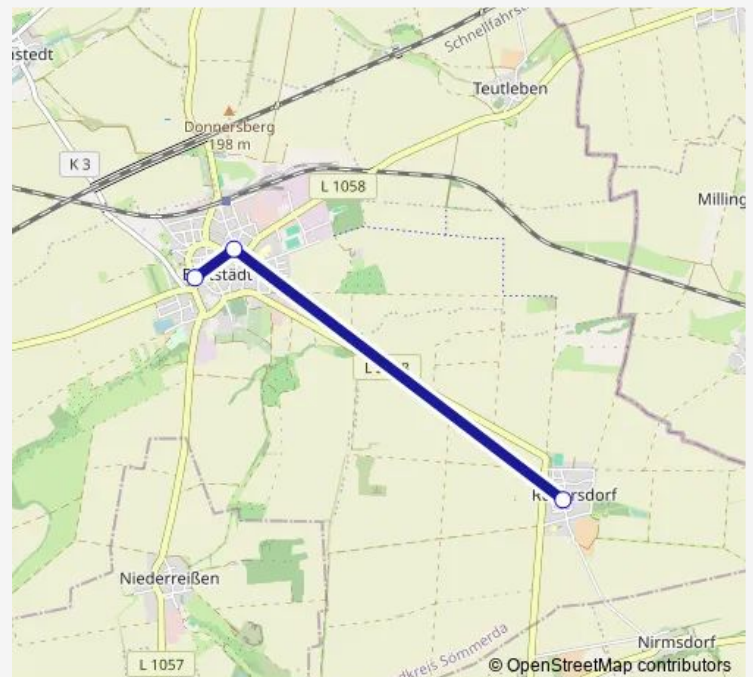

Bus 276

[Go to website](#)

Direction

Buttstädt, Hospitalberg — Rudersdorf

3 stops

[Open route schedule](#)

Buttstädt, Hospitalberg

Buttstädt, Roßplatz

Rudersdorf

Route schedule

Buttstädt, Hospitalberg — Rudersdorf

Monday	07:00-15:28
Tuesday	07:00-15:28
Wednesday	07:00-15:28
Thursday	07:00-15:28
Friday	07:00-15:28
Saturday	07:17-14:21
Sunday	—

Route info

Direction: Buttstädt, Hospitalberg

Stops: 3

Trip Duration: 0 hour 7 min

■ 276

Direction

Rudersdorf — Buttstädt, Roßplatz

2 stops

[Open route schedule](#)

Rudersdorf

Buttstädt, Roßplatz

Route schedule

Rudersdorf — Buttstädt, Roßplatz

Monday	07:08-15:35
Tuesday	07:08-15:35
Wednesday	07:08-15:35
Thursday	07:08-15:35
Friday	07:08-15:35
Saturday	07:23-14:27
Sunday	—