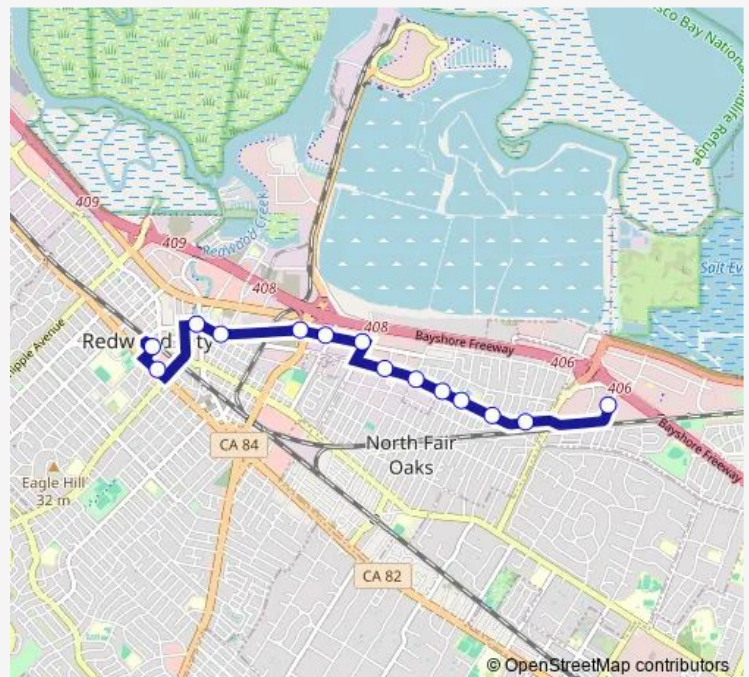

Bay Rd & Haven Ave

Bay Rd & 8th Ave

Bay Rd & 5th Ave

Bay Rd & 2nd Ave

Bay Rd & Warrington Ave

Broadway & Douglas Ave

Broadway & Charter St

Broadway & Woodside Rd

Wednesday 06:54-21:24

Thursday 06:54-21:24

Friday 06:54-21:24

Saturday 07:54-19:24

Sunday 07:54-19:24

Route info

Direction: 4100 Bohannon

Stops: 14

Trip Duration: 0 hour 25 min

■ 276 — Redwood City Transit Ctr - Bohannon/Campbell

Direction

Redwood City Caltrain-Lane C — 4100 Bohannon

15 stops

[Open route schedule](#)

Redwood City Caltrain-Lane C

Broadway at Maple St

Tuesday 06:30-21:00

Wednesday 06:30-21:00

Thursday 06:30-21:00

Friday 06:30-21:00

Saturday 07:30-19:00

Sunday 07:30-19:00

Route info

Direction: Redwood City Caltrain-Lane C