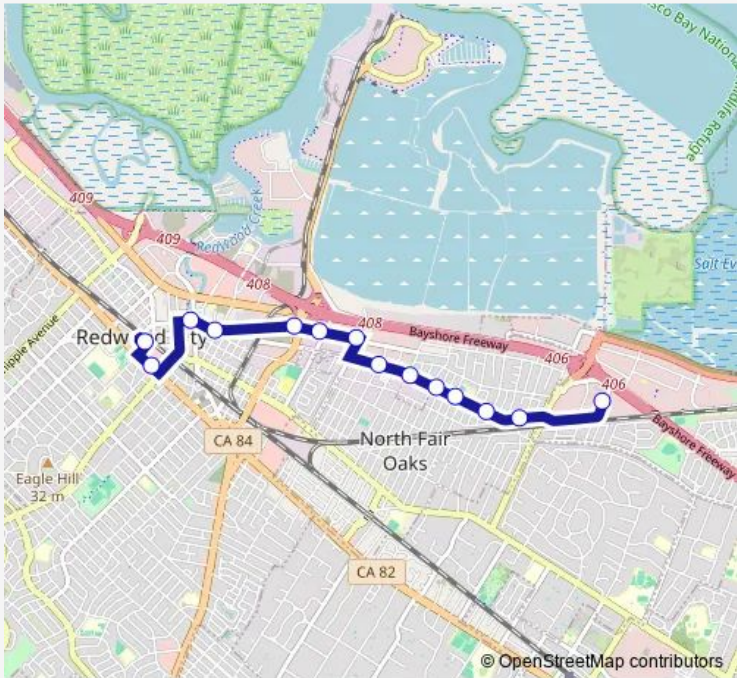

Bus 276 Redwood City Transit Ctr - Bohannon/Campbell

[Go to website](#)

Direction
 4100 Bohannon — Redwood City Caltrain-Lane C
 14 stops
[Open route schedule](#)

- 4100 Bohannon
- Florence St & 17th Ave
- Bay Rd & Haven Ave
- Bay Rd & 8th Ave
- Bay Rd & 5th Ave
- Bay Rd & 2nd Ave
- Bay Rd & Warrington Ave
- Broadway & Douglas Ave
- Broadway & Charter St
- Broadway & Woodside Rd
- Broadway at Maple St
- Marshall St & Main St
- El Camino Real & Jefferson Ave
- Redwood City Caltrain-Lane C

Route schedule
 4100 Bohannon — Redwood City Caltrain-Lane C

Monday	06:54-21:24
Tuesday	06:54-21:24
Wednesday	06:54-21:24
Thursday	06:54-21:24
Friday	06:54-21:24
Saturday	07:54-19:24
Sunday	07:54-19:24

Route info
 Direction: 4100 Bohannon
 Stops: 14
 Trip Duration: 0 hour 21 min

■ 276 — Redwood City Transit Ctr - Bohannon/Campbell **BusMaps**

Direction

Redwood City Caltrain-Lane C — 4100 Bohannon

15 stops

[Open route schedule](#)

Redwood City Caltrain-Lane C

Broadway at Maple St

Broadway & Woodside Rd

Broadway & Charter

Broadway & Douglas Ave

Bay Rd & Warrington Ave

Bay Rd & 2nd Ave