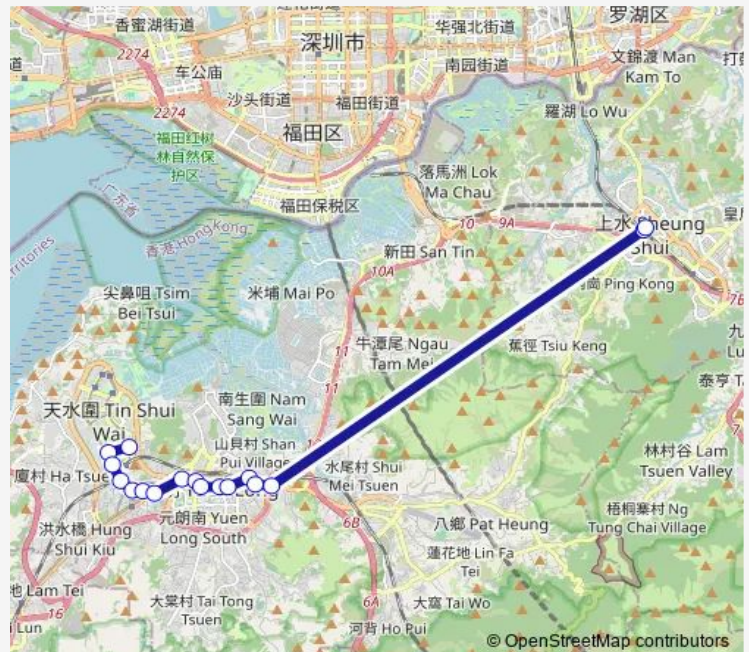

[Kmb] Tung LOK Street Yuen Long|[Lrtfeeder] Yuen Long Landmark|[Lwb] Tung LOK Street Yuen Long|[Nlb] Tung LOK Street

Route schedule

[Kmb] TIN TSZ BUS Terminus|[Nlb] TIN Shui WAI (TIN TSZ Estate) — [Kmb+Ctb] Sheung Shui BBI - Sheung Shui Terminus/
Sheung Shui|[Kmb] Sheung Shui BBI - Sheung Shui Terminus|[Lwb] Sheung Shui BBI - Sheung Shui Terminus

Monday	05:25-21:40
Tuesday	05:25-21:40
Wednesday	05:25-21:40
Thursday	05:25-21:40
Friday	05:25-21:40
Saturday	05:25-23:40
Sunday	05:25-22:55

Route info

Direction: [Kmb] TIN TSZ BUS Terminus|[Nlb] TIN Shui WAI (TIN TSZ Estate)

Stops: 17

Trip Duration: 0 hour 50 min

[Kmb] KUK Ting Street Yuen Long|[Lrtfeeder] KUK Ting Street (LR TAI Tong Road Stop)|[Lwb] KUK Ting Street

[Kmb] Yoho Mall Ii|[Lrtfeeder] MTR Yuen Long Station (Near Long YAT Road)(LR Yuen Long Stop)|[Lwb] Yoho Mall Ii