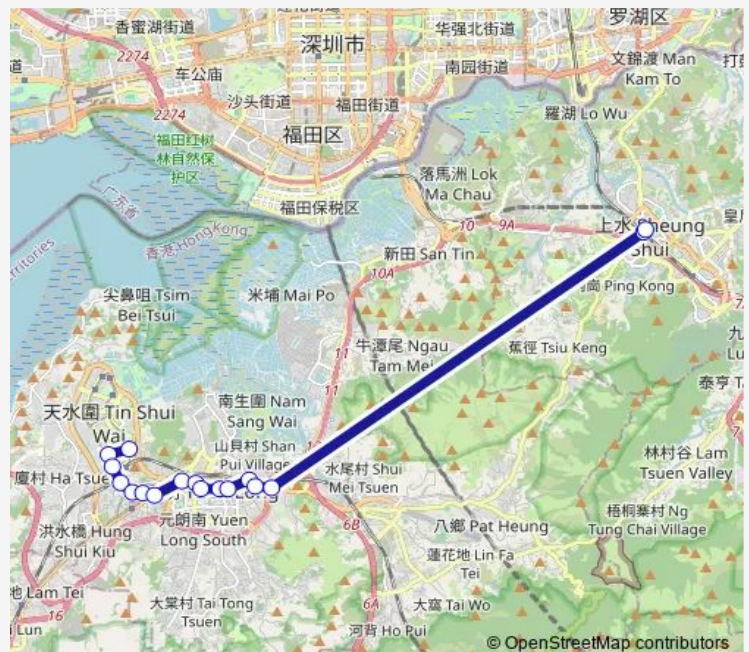

Monday 05:25-21:40

Tuesday 05:25-21:40

Wednesday 05:25-21:40

Thursday 05:25-21:40

Friday 05:25-21:40

Saturday 05:25-23:40

Sunday 05:25-22:55

Route info

Direction: [Kmb] TIN TSZ BUS Terminus|[Nlb] TIN Shui WAI (TIN TSZ Estate)

Stops: 17

Trip Duration: 0 hour 58 min

[Kmb] KUK Ting Street Yuen Long[[Lrtfeeder] KUK Ting Street (LR TAI Tong Road Stop)][[Lwb] KUK Ting Street