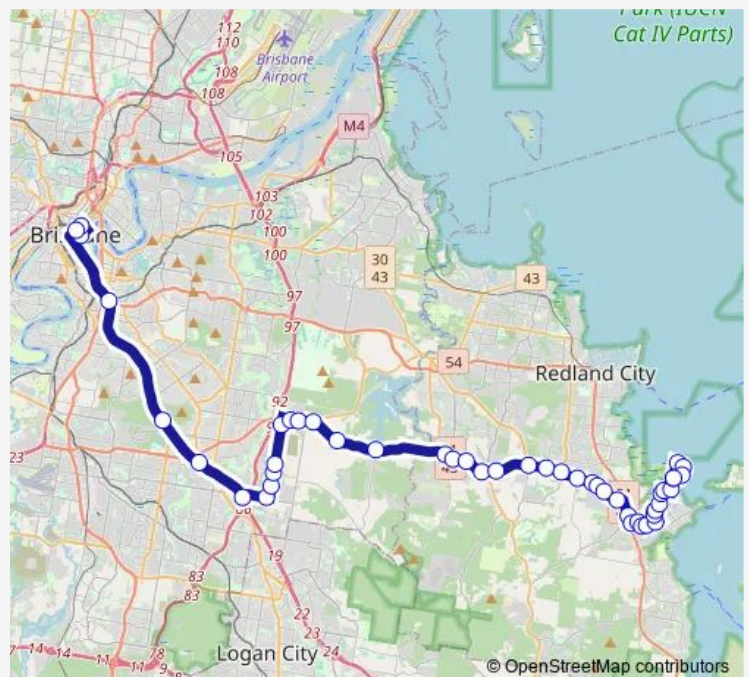

Bus 276 Victoria Point - Brisbane City

[Go to website](#)

**Direction**

Point O'Halloran Rd near Orana St — Ann Street Stop 10A at King George Square

46 stops

[Open route schedule](#)

Point O'Halloran Rd near Orana St

Colburn Ave near Link Rd

Link Rd near Jeanne Dr

Sycamore Pde near Wisteria Ct

Sycamore Pde near Peppermint Dr

Poinciana Ave at Peppercorn Crescent

Poinciana Ave at Pin Oak Crescent

Magnolia Pde at Willow Street

Victoria Point Central, platform 1

Boundary Rd at Abeya Street

Boundary Rd at Meadowland Road

Lake Sherrin Homes for Aged

Boundary Rd at Venn Parade

Route schedule

Point O'Halloran Rd near Orana St — Ann Street Stop 10A at King George Square

Monday	05:15-07:30
Tuesday	05:15-07:30
Wednesday	05:15-07:30
Thursday	05:15-07:30
Friday	05:15-07:30
Saturday	—
Sunday	—

Route info

Direction: Point O'Halloran Rd near Orana St

Stops: 46

Trip Duration: 1 hour 18 min