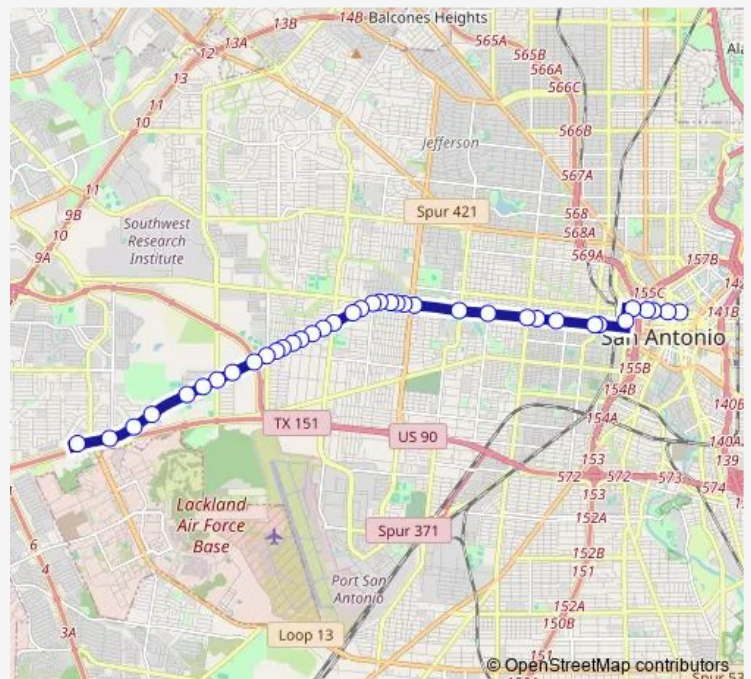

Wednesday 22:30-00:30⁺¹

Thursday 22:30-00:30⁺¹

Friday 22:30-00:30⁺¹

Saturday 22:30-00:30⁺¹

Sunday 22:30-00:30⁺¹

Route info

Direction: Martin & N. ST. Mary'S

Stops: 38

Trip Duration: 0 hour 31 min

276 — Commerce / Kel-Lac TC 76-64 Lineup

Historic Old Highway 90 & SW 36th

Historic Old Highway 90 & SW 37th

Historic Old Highway 90 & SW 38th

Historic Old Highway 90 & SW 39th

Historic Old Highway 90 & SW 40th

Historic Old Highway 90 & SW 41st

Historic Old Highway 90 & Eldridge

Historic Old Highway 90 & Acme

Historic Old Highway 90 & HWY 151

Historic Old Highway 90 opposite Herbert

KEL-LAC Transit Center

Direction

KEL-LAC Transit Center — Martin & N. ST. Mary'S

5 stops

[Open route schedule](#)

KEL-LAC Transit Center

Dolorosa & S. Main

Market & S. ST. Mary'S