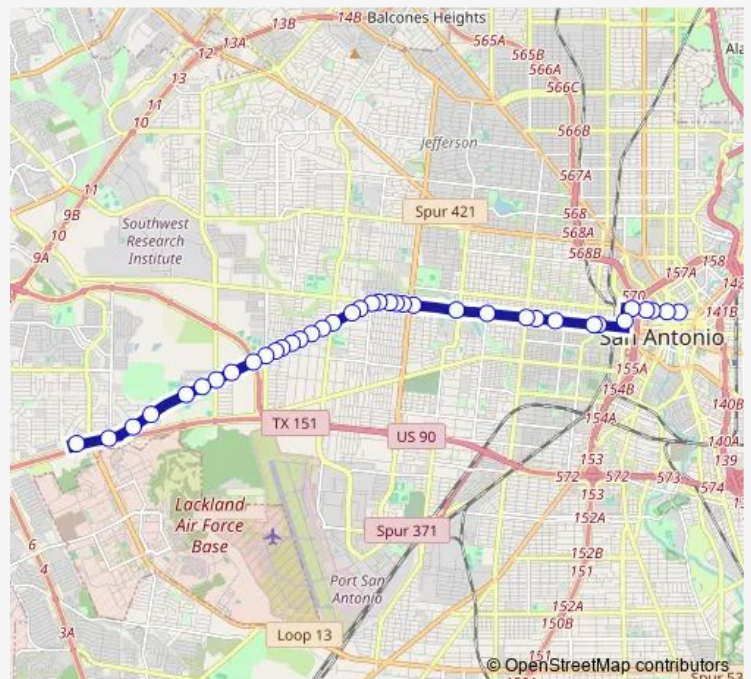

Historic Old Highway 90 & San Joaquin

Historic Old Highway & Monterey

Historic Old Highway 90 & SW 34th

Route schedule

Martin & N. ST. Mary'S — KEL-LAC Transit Center

Monday 22:30-00:30⁺¹

Tuesday 22:30-00:30⁺¹

Wednesday 22:30-00:30⁺¹

Thursday 22:30-00:30⁺¹

Friday 22:30-00:30⁺¹

Saturday 22:30-00:30⁺¹

Sunday 22:30-00:30⁺¹

Route info

Direction: Martin & N. ST. Mary'S

Stops: 38

Trip Duration: 0 hour 31 min

276 — Commerce / Kel-Lac TC 76-64 Lineup

Historic Old Highway 90 & SW 36th

Historic Old Highway 90 & SW 37th

Historic Old Highway 90 & SW 38th

Historic Old Highway 90 & SW 39th

Historic Old Highway 90 & SW 40th

Historic Old Highway 90 & SW 41st

Historic Old Highway 90 & Eldridge

Historic Old Highway 90 & Acme

Historic Old Highway 90 & HWY 151

Historic Old Highway 90 opposite Herbert