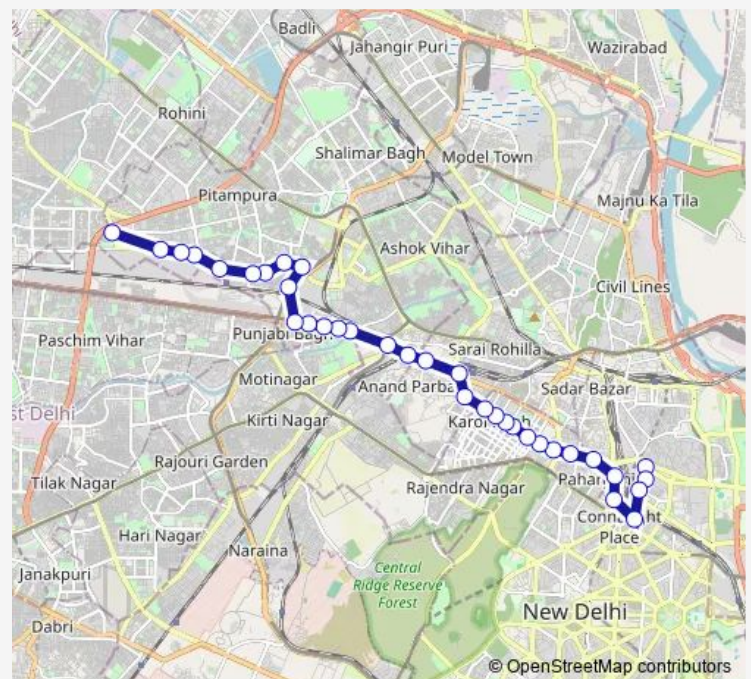

Daya Basti Flyover

Zakhira Flyover

Ashok Park Main

Route schedule

Ajmeri Gate / Kamla Market — West Enclave / Sansad Vihar (T)

Monday 06:40-22:42

Tuesday 06:40-22:42

Wednesday 06:40-22:42

Thursday 06:40-22:42

Friday 06:40-22:42

Saturday 06:40-22:42

Sunday 06:40-22:42

Route info

Direction: Ajmeri Gate / Kamla Market

Stops: 35

Trip Duration: 1 hour 7 min