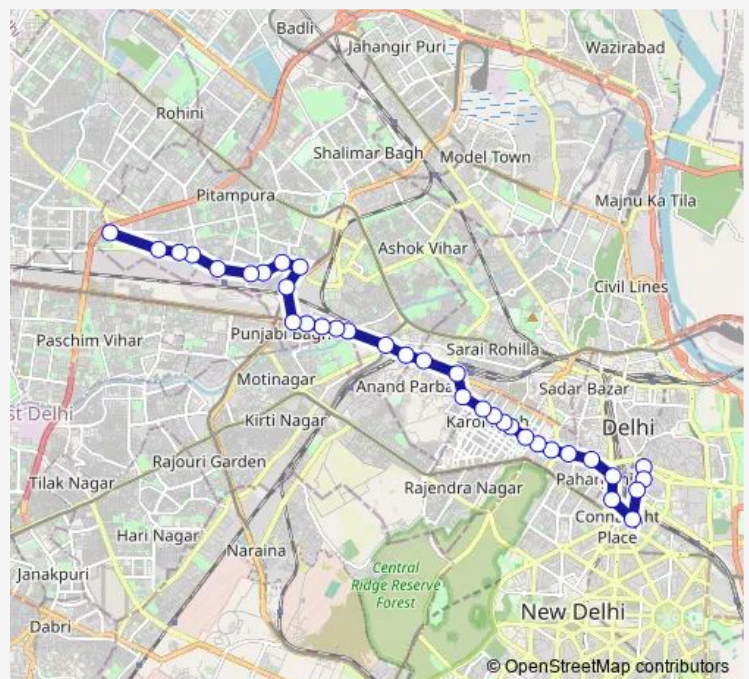

Daya Basti Flyover

Zakhira Flyover

Ashok Park Main

Route schedule

Ajmeri Gate / Kamla Market — West Enclave / Sansad Vihar (T)

Monday 06:40-22:42

Tuesday 06:40-22:42

Wednesday 06:40-22:42

Thursday 06:40-22:42

Friday 06:40-22:42

Saturday 06:40-22:42

Sunday 06:40-22:42

Route info

Direction: Ajmeri Gate / Kamla Market

Stops: 35

Trip Duration: 1 hour 7 min