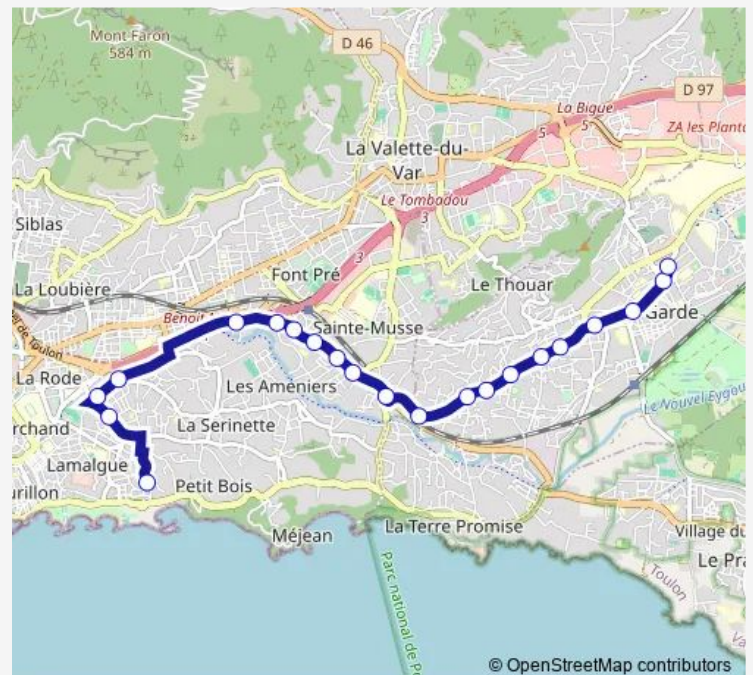

Jardin Veyret

Route schedule

Cours Fénelon — Jardin Veyret

Monday 16:35

Tuesday 16:35

Wednesday 12:10

Thursday 16:35

Friday 16:35

Saturday —

Sunday —

Route info

Direction: Cours Fénelon

Stops: 21

Trip Duration: 0 hour 45 min

Direction

Jardin Veyret — Cours Fénelon

20 stops

[Open route schedule](#)

Jardin Veyret

Rocher (La Garde)

Garde Centre

Gardanne

Patinoire

Savels

Monday 07:20

Tuesday 07:20

Wednesday 07:20

Thursday 07:20

Friday 07:20

Saturday —

Sunday —

Route info