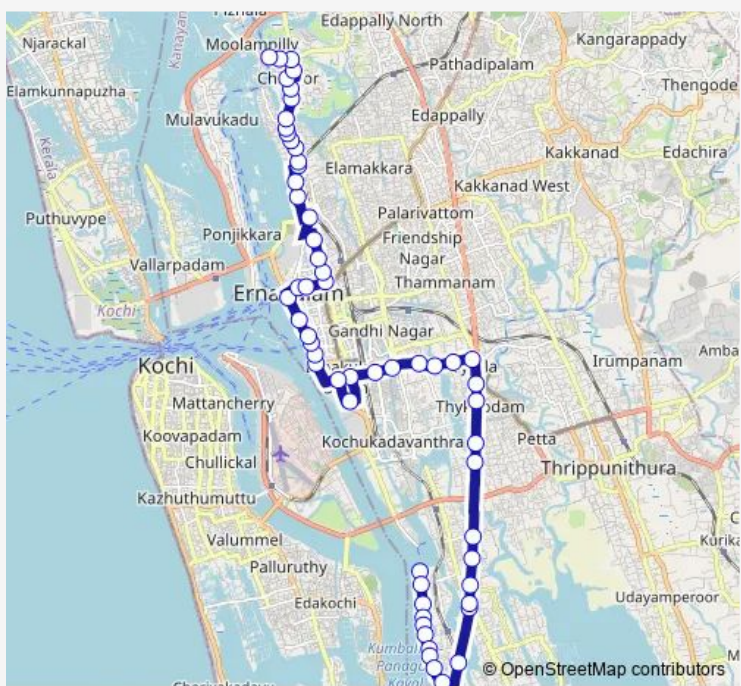

Bus Chittoor Ferry ↔ Kumbalam

[Go to website](#)

Direction
Kumbalam North — Chittoor Ferry
59 stops
[Open route schedule](#)

- Kumbalam North
- Panditji
- Shappu
- Panchayath Kulam
- Palli
- Pranavam
- Kumbalam Center
- Shiva Ambalam
- Kumbalangi High School
- Pulinchodu
- Kumbalam South
- School Padi
- Madavana Junction
- Madavana
- Lakeshore
- Nettoor Palli
- Intuc Junction
- Bund
- Kannadikadu
- Thykoodam
- Sub Station

Route schedule
Kumbalam North — Chittoor Ferry

Monday	06:00
Tuesday	06:00
Wednesday	06:00
Thursday	06:00
Friday	06:00
Saturday	06:00
Sunday	06:00

Route info
Direction: Kumbalam North
Stops: 59
Trip Duration: 1 hour 20 min

Chittoor Ferry ↔ Kumbalam BusMaps