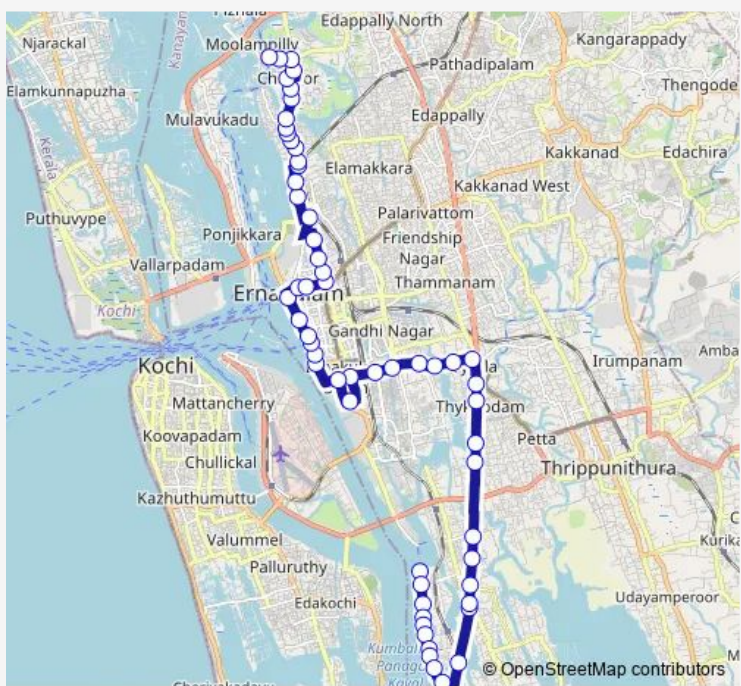

## Bus Chittoor Ferry ↔ Kumbalam

[Go to website](#)

**Direction**  
 Kumbalam North — Chittoor Ferry  
 59 stops  
[Open route schedule](#)

- Kumbalam North
- Panditji
- Shappu
- Panchayath Kulam
- Palli
- Pranavam
- Kumbalam Center
- Shiva Ambalam
- Kumbalangi High School
- Pulinchodu
- Kumbalam South
- School Padi
- Madavana Junction
- Madavana
- Lakeshore
- Nettoor Palli
- Intuc Junction
- Bund
- Kannadikadu
- Thykoodam
- Sub Station

Route schedule  
 Kumbalam North — Chittoor Ferry

Monday	06:00
Tuesday	06:00
Wednesday	06:00
Thursday	06:00
Friday	06:00
Saturday	06:00
Sunday	06:00

Route info  
 Direction: Kumbalam North  
 Stops: 59  
 Trip Duration: 1 hour 20 min