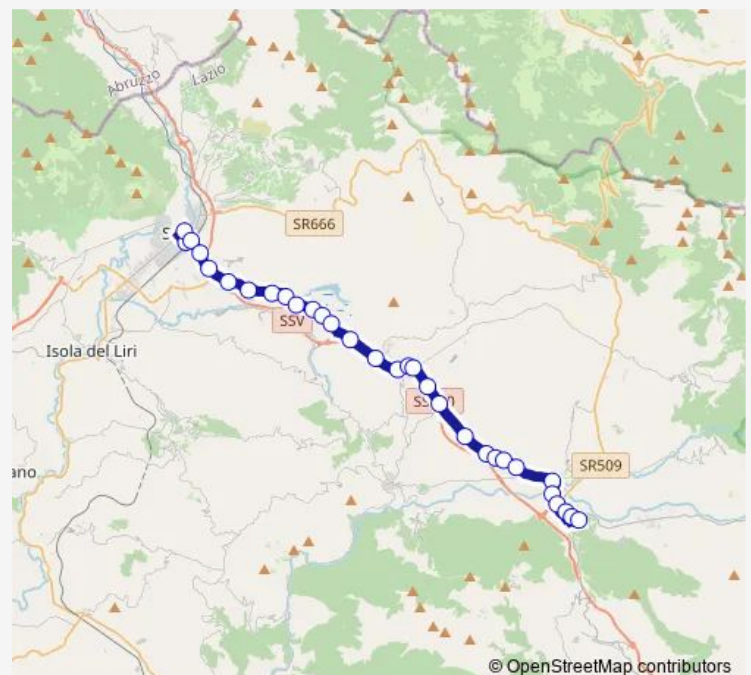

### Route schedule

Sora | Stazione FS # f5890 — Atina | Piazza Garibaldi # f7664

Monday	12:00-13:50
Tuesday	12:00-13:50
Wednesday	12:00-13:50
Thursday	12:00-13:50
Friday	12:00-13:50
Saturday	—
Sunday	—

### Route info

Direction: Sora | Stazione FS # f5890

Stops: 31

Trip Duration: 0 hour 30 min

Atina | Via Sode Via Muraglia # f7281

Atina | Via Sode Via Cicerone # f7282

Atina | Via Sode Via Basilea # f7283

Atina | Via Sode Via Pietraceto # f7284