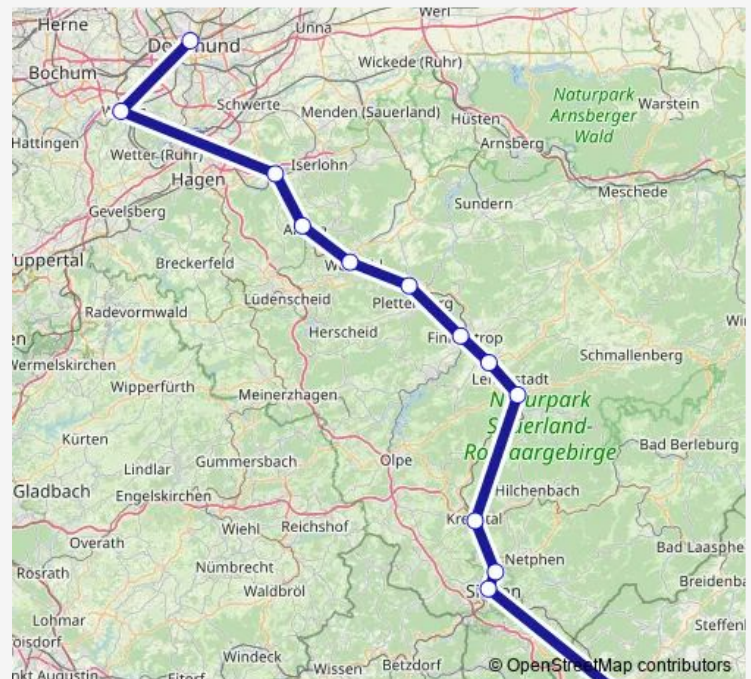

Siegen-Weidenau Bf

Siegen Hbf

Dillenburg Bahnhof

Route schedule

Dortmund Hbf — Dillenburg Bahnhof

Monday 07:02-17:02

Tuesday 07:02-17:02

Wednesday 07:02-17:02

Thursday 07:02-17:02

Friday 07:02-17:02

Saturday 07:01-19:02

Sunday 09:01-19:02

Route info

Direction: Dortmund Hbf

Stops: 13

Trip Duration: 2 hour 22 min

■ Re34

BusMaps

Direction

Dortmund Hbf — Dillenburg Bahnhof

13 stops

[Open route schedule](#)

Dortmund Hbf

Witten Hbf

Thursday 05:02

Friday 05:02

Saturday —

Sunday —

Route info

Direction: Dortmund Hbf

Stops: 13

Trip Duration: 2 hour 22 min