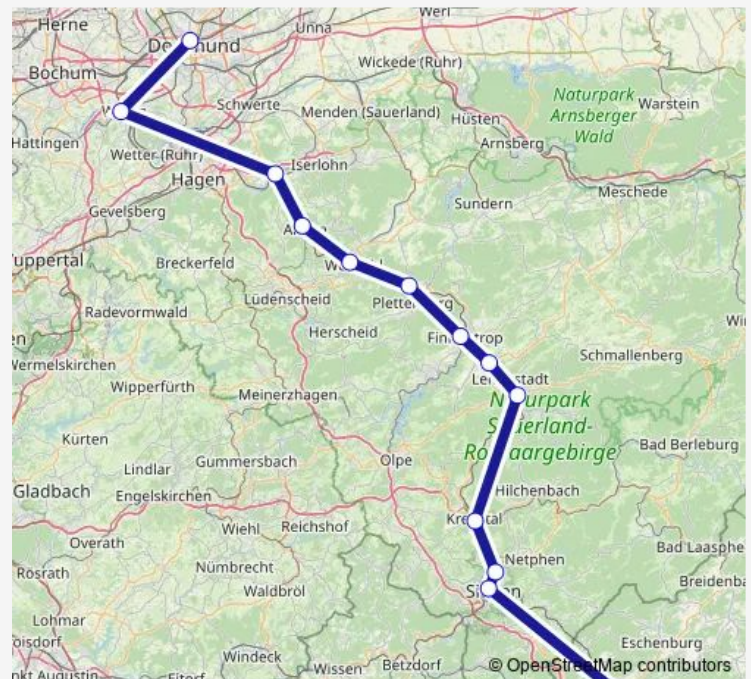

Siegen-Weidenau Bf

Siegen Hbf

Dillenburg Bahnhof

Route schedule

Dortmund Hbf — Dillenburg Bahnhof

Monday 07:02-17:02

Tuesday 07:02-17:02

Wednesday 07:02-17:02

Thursday 07:02-17:02

Friday 07:02-17:02

Saturday 07:01-19:02

Sunday 09:01-19:02

Route info

Direction: Dortmund Hbf

Stops: 13

Trip Duration: 2 hour 22 min

RE34

BusMaps

Direction

Siegen Hbf — Dortmund Hbf

12 stops

[Open route schedule](#)

Siegen Hbf

Siegen-Weidenau Bf

Friday 05:02

Saturday —

Sunday —

Route info

Direction: Dortmund Hbf

Stops: 13

Trip Duration: 2 hour 22 min

Direction