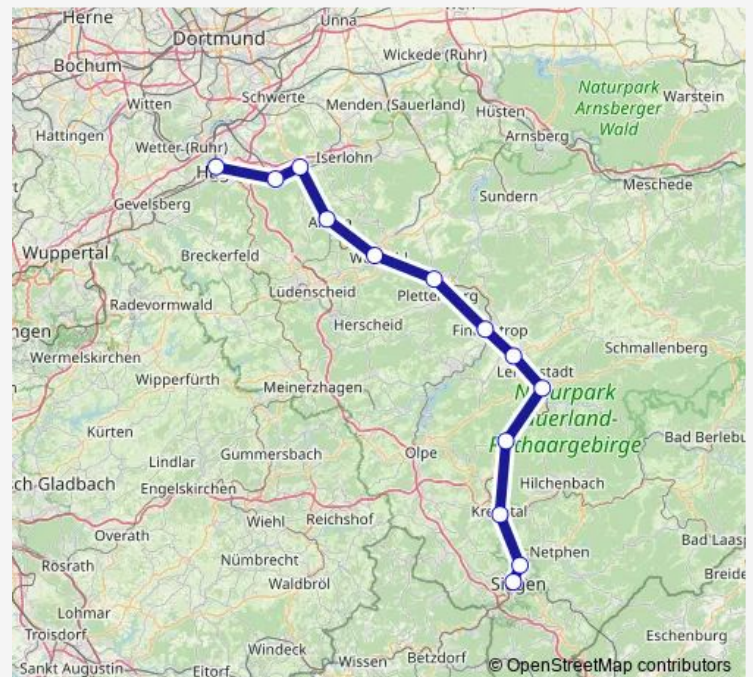

### Route schedule

Hagen Hbf — Siegen Hbf

Monday —

Tuesday —

Wednesday —

Thursday —

Friday —

Saturday —

### Route info

Direction: Hagen Hbf

Stops: 13

Trip Duration: 1 hour 35 min

RE34

BusMaps