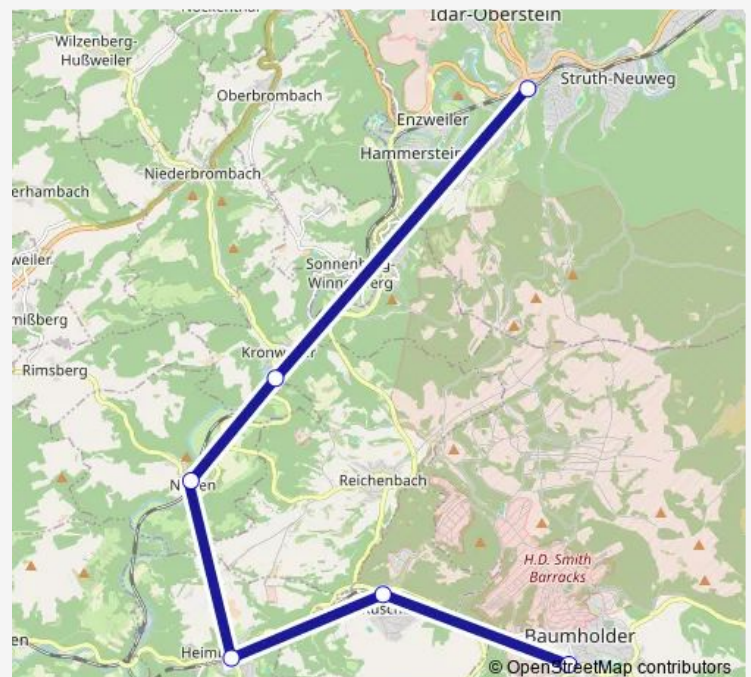

Regional Rail Service RE34

[Go to website](#)

Direction

Idar-Oberstein, Bahnhof — Baumholder, Bahnhof

6 stops

[Open route schedule](#)

Idar-Oberstein, Bahnhof

Kronweiler, Bahnhof

Nohen, Bahnhof

Heimbach, Ort Bahnhof

Ruschberg, Bahnhof

Baumholder, Bahnhof

Route schedule

Idar-Oberstein, Bahnhof — Baumholder, Bahnhof

Monday 20:18

Tuesday 20:18

Wednesday 20:18

Thursday 20:18

Friday —

Saturday —

Sunday —

Route info

Direction: Idar-Oberstein, Bahnhof

Stops: 6

Trip Duration: 0 hour 26 min

■ RE34

RE34 Regional Rail Service time schedules and route maps are available in an offline PDF at busmaps.com. Use the busmaps.com website to see live bus times, train schedule or subway schedule, and step-by-step directions for all public transit in Birkenfeld