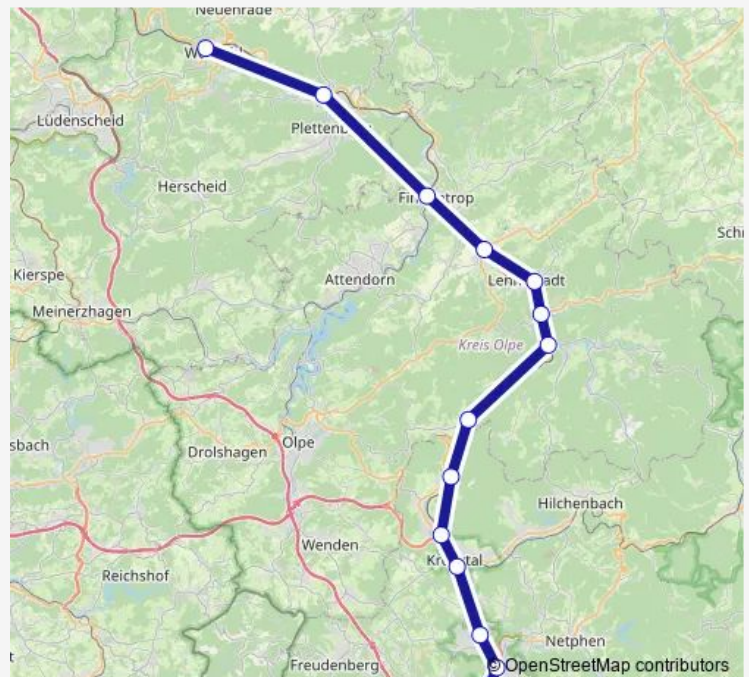

Werdohl

Plettenberg

Finnentrop

Grevenbrück(Westf) Bahnhof

Lennestadt-Altenhundem

Welschen Ennest

Kreuztal

Siegen-Weidenau

Siegen Hbf

Route schedule

Hagen Hbf — Siegen Hbf

Monday	—
Tuesday	—
Wednesday	—
Thursday	07:15
Friday	07:15
Saturday	—
Sunday	07:15

Route info

Direction: Hagen Hbf

Stops: 13

Trip Duration: 1 hour 35 min

Direction

Werdohl — Siegen Hbf

14 stops

[Open route schedule](#)

Werdohl

Plettenberg

Finnentrop

Grevenbrück(Westf) Bahnhof

Friday 22:52

Saturday 22:52

Sunday 07:52-22:52

Route info

Direction: Werdohl

Stops: 14

Trip Duration: 1 hour 4 min

Direction