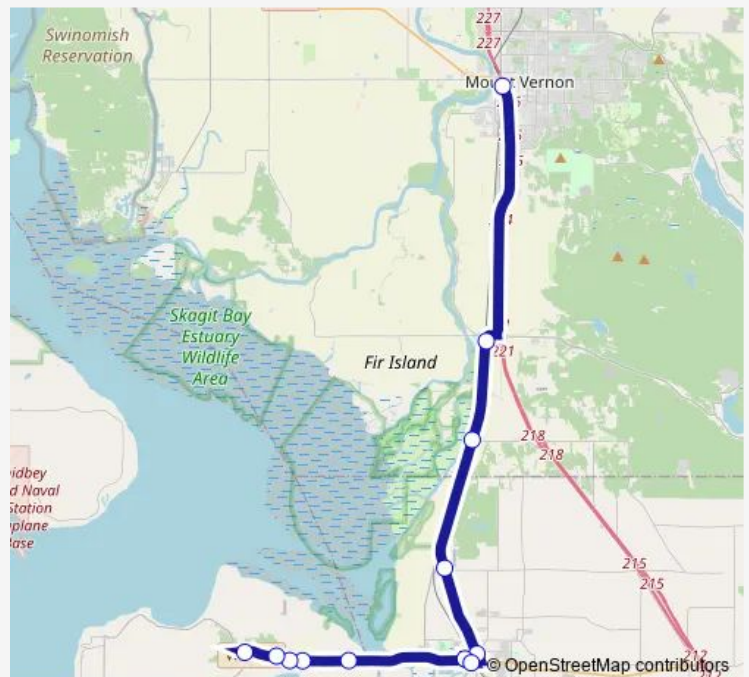

SR 532 at Heichel Rd

Terry's Corner

Route schedule

Skagit Station — Terry's Corner

Monday 06:10-19:10

Tuesday 06:10-19:10

Wednesday 06:10-19:10

Thursday 06:10-19:10

Friday 06:10-19:10

Saturday —

Sunday —

Route info

Direction: Skagit Station

Stops: 12

Trip Duration: 0 hour 30 min

411c — Camano Island/Mount Vernon

Direction

Terry's Corner — Skagit Station

20 stops

[Open route schedule](#)

Terry's Corner

SR 532 at Hiechel Rd

SR 532 at Fox Trot

SR 532 at E Juniper Beach Rd

SR 532 at Smith Rd

Camano St

271st St NW & 96th Ave Nw

Middle School - Camano Island

Frontier Bank

Viking Village

Pioneer Highway

Haggen Grocery