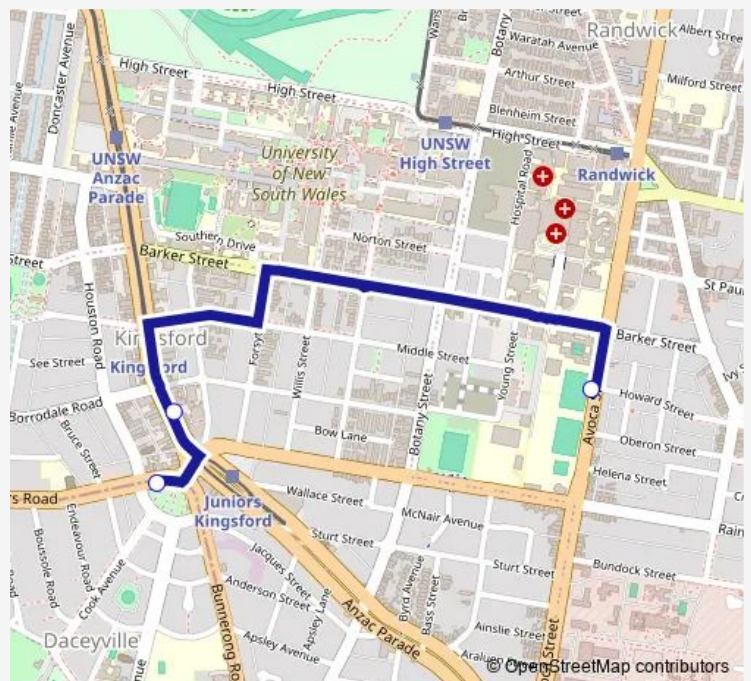

School Bus 633e Randwick Girls High to Kingsford

[Go to website](#)

**Direction**

Randwick Girls High School, Avoca St, Stand F — Dacey Gardens, Gardeners Rd

3 stops

[Open route schedule](#)

Randwick Girls High School, Avoca St, Stand F

Kingsford Nine Ways, Anzac Pde, Stand F

Dacey Gardens, Gardeners Rd

Route schedule

Randwick Girls High School, Avoca St, Stand F — Dacey Gardens, Gardeners Rd

Monday	15:23
Tuesday	14:45
Wednesday	14:45
Thursday	15:23
Friday	15:23
Saturday	—
Sunday	—

Route info

Direction: Randwick Girls High School, Avoca St, Stand F

Stops: 3

Trip Duration: 0 hour 11 min

633e — Randwick Girls High to Kingsford

633e School Bus time schedules and route maps are available in an offline PDF at [busmaps.com](https://busmaps.com). Use the [busmaps.com](https://busmaps.com) website to see live bus times, train schedule or subway schedule, and step-by-step directions for all public transit in Sydney