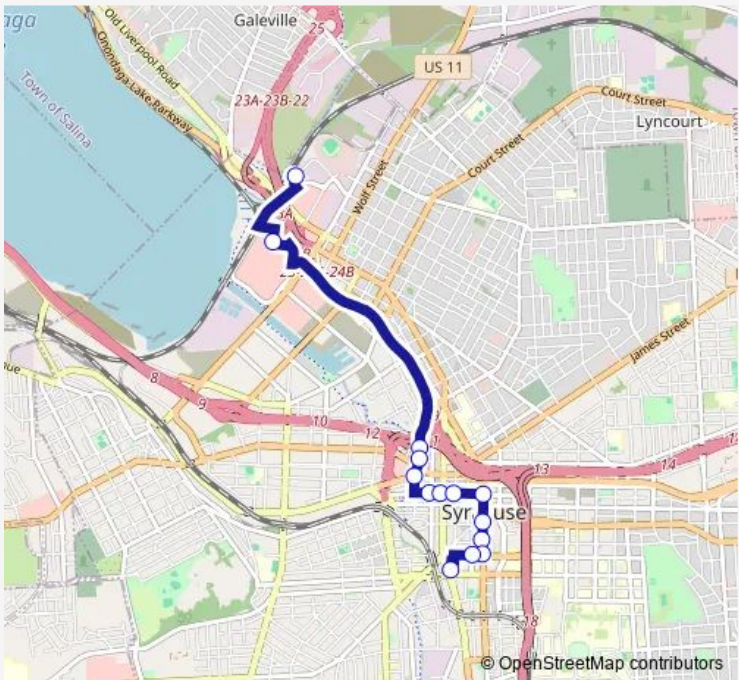

## Bus Sy 50 Destiny Usa

[Go to website](#)

**Direction**  
 B16 — Regional Transportation Center  
 13 stops  
[Open route schedule](#)

- B16
- S State St & Harrison St
- S State St & Madison St
- S State St & Fayette St
- E Washington St & Market St
- E Washington St & S Warren St
- Washington St & S Clinton St
- S Franklin St & W Washington St
- N Franklin St & W Genesee St
- N Franklin St & Herald Pl
- Park St & I-81
- Destiny Usa
- Regional Transportation Center

Route schedule  
 B16 — Regional Transportation Center

Monday	08:00-16:40
Tuesday	08:00-16:40
Wednesday	08:00-16:40
Thursday	08:00-16:40
Friday	08:00-16:40
Saturday	14:40-16:40
Sunday	—

Route info  
 Direction: B16  
 Stops: 13  
 Trip Duration: 0 hour 17 min

Sy 50 — Destiny Usa BusMaps

**Direction**

B16 — Destiny Usa

13 stops

[Open route schedule](#)

B16

S State St &amp; Harrison St

S State St &amp; Madison St

## Route info

Direction: B16

Stops: 13

Trip Duration: 0 hour 17 min

**Direction**

Regional Transportation Center — B18

14 stops

[Open route schedule](#)