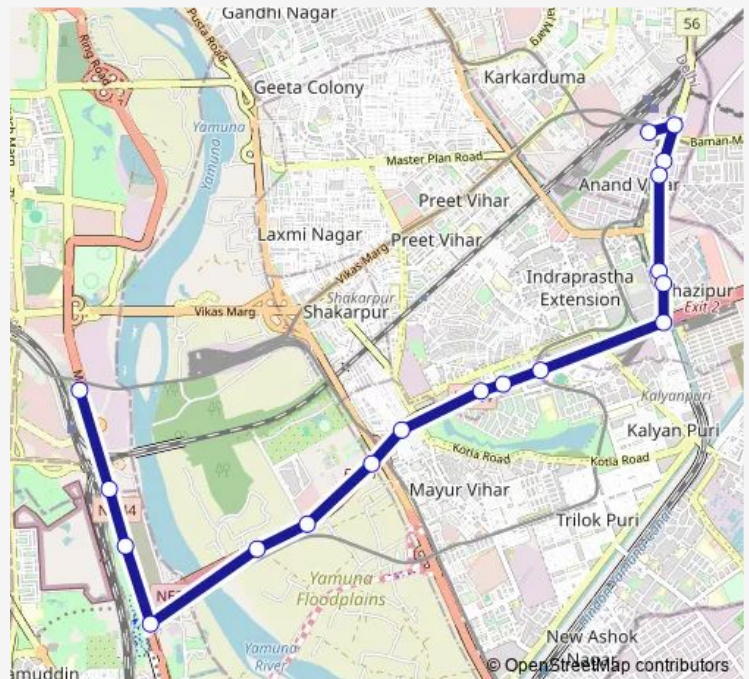

Bus 543alstlup

[Go to website](#)

Direction

Anand Vihar Isbt Terminal — Indraprastha Cluster Depot

18 stops

[Open route schedule](#)

Anand Vihar Isbt Terminal

Anand Vihar Isbt Main Road

Maharaj Pur Check Post

Gazipur Depot

Gazipur Village

SFS Quarter Gazipur

NHW-24 Xing (Gazipur Xing)

East Vinod Nagar Depot

East Vinod Nagar (Nh24)

Sanjay Lake Trilokpuri

Route schedule

Anand Vihar Isbt Terminal — Indraprastha Cluster Depot

Monday 10:45-23:05

Tuesday 10:45-23:05

Wednesday 10:45-23:05

Thursday 10:45-23:05

Friday 10:45-23:05

Saturday 10:45-23:05

Sunday 10:45-23:05

Route info

Direction: Anand Vihar Isbt Terminal

Stops: 18

Trip Duration: 0 hour 48 min

543alstlup

543alstlup Bus time schedules and route maps are available in an offline PDF at busmaps.com. Use the busmaps.com website to see live bus times, train schedule or subway schedule, and step-by-step directions for all public transit in New Delhi